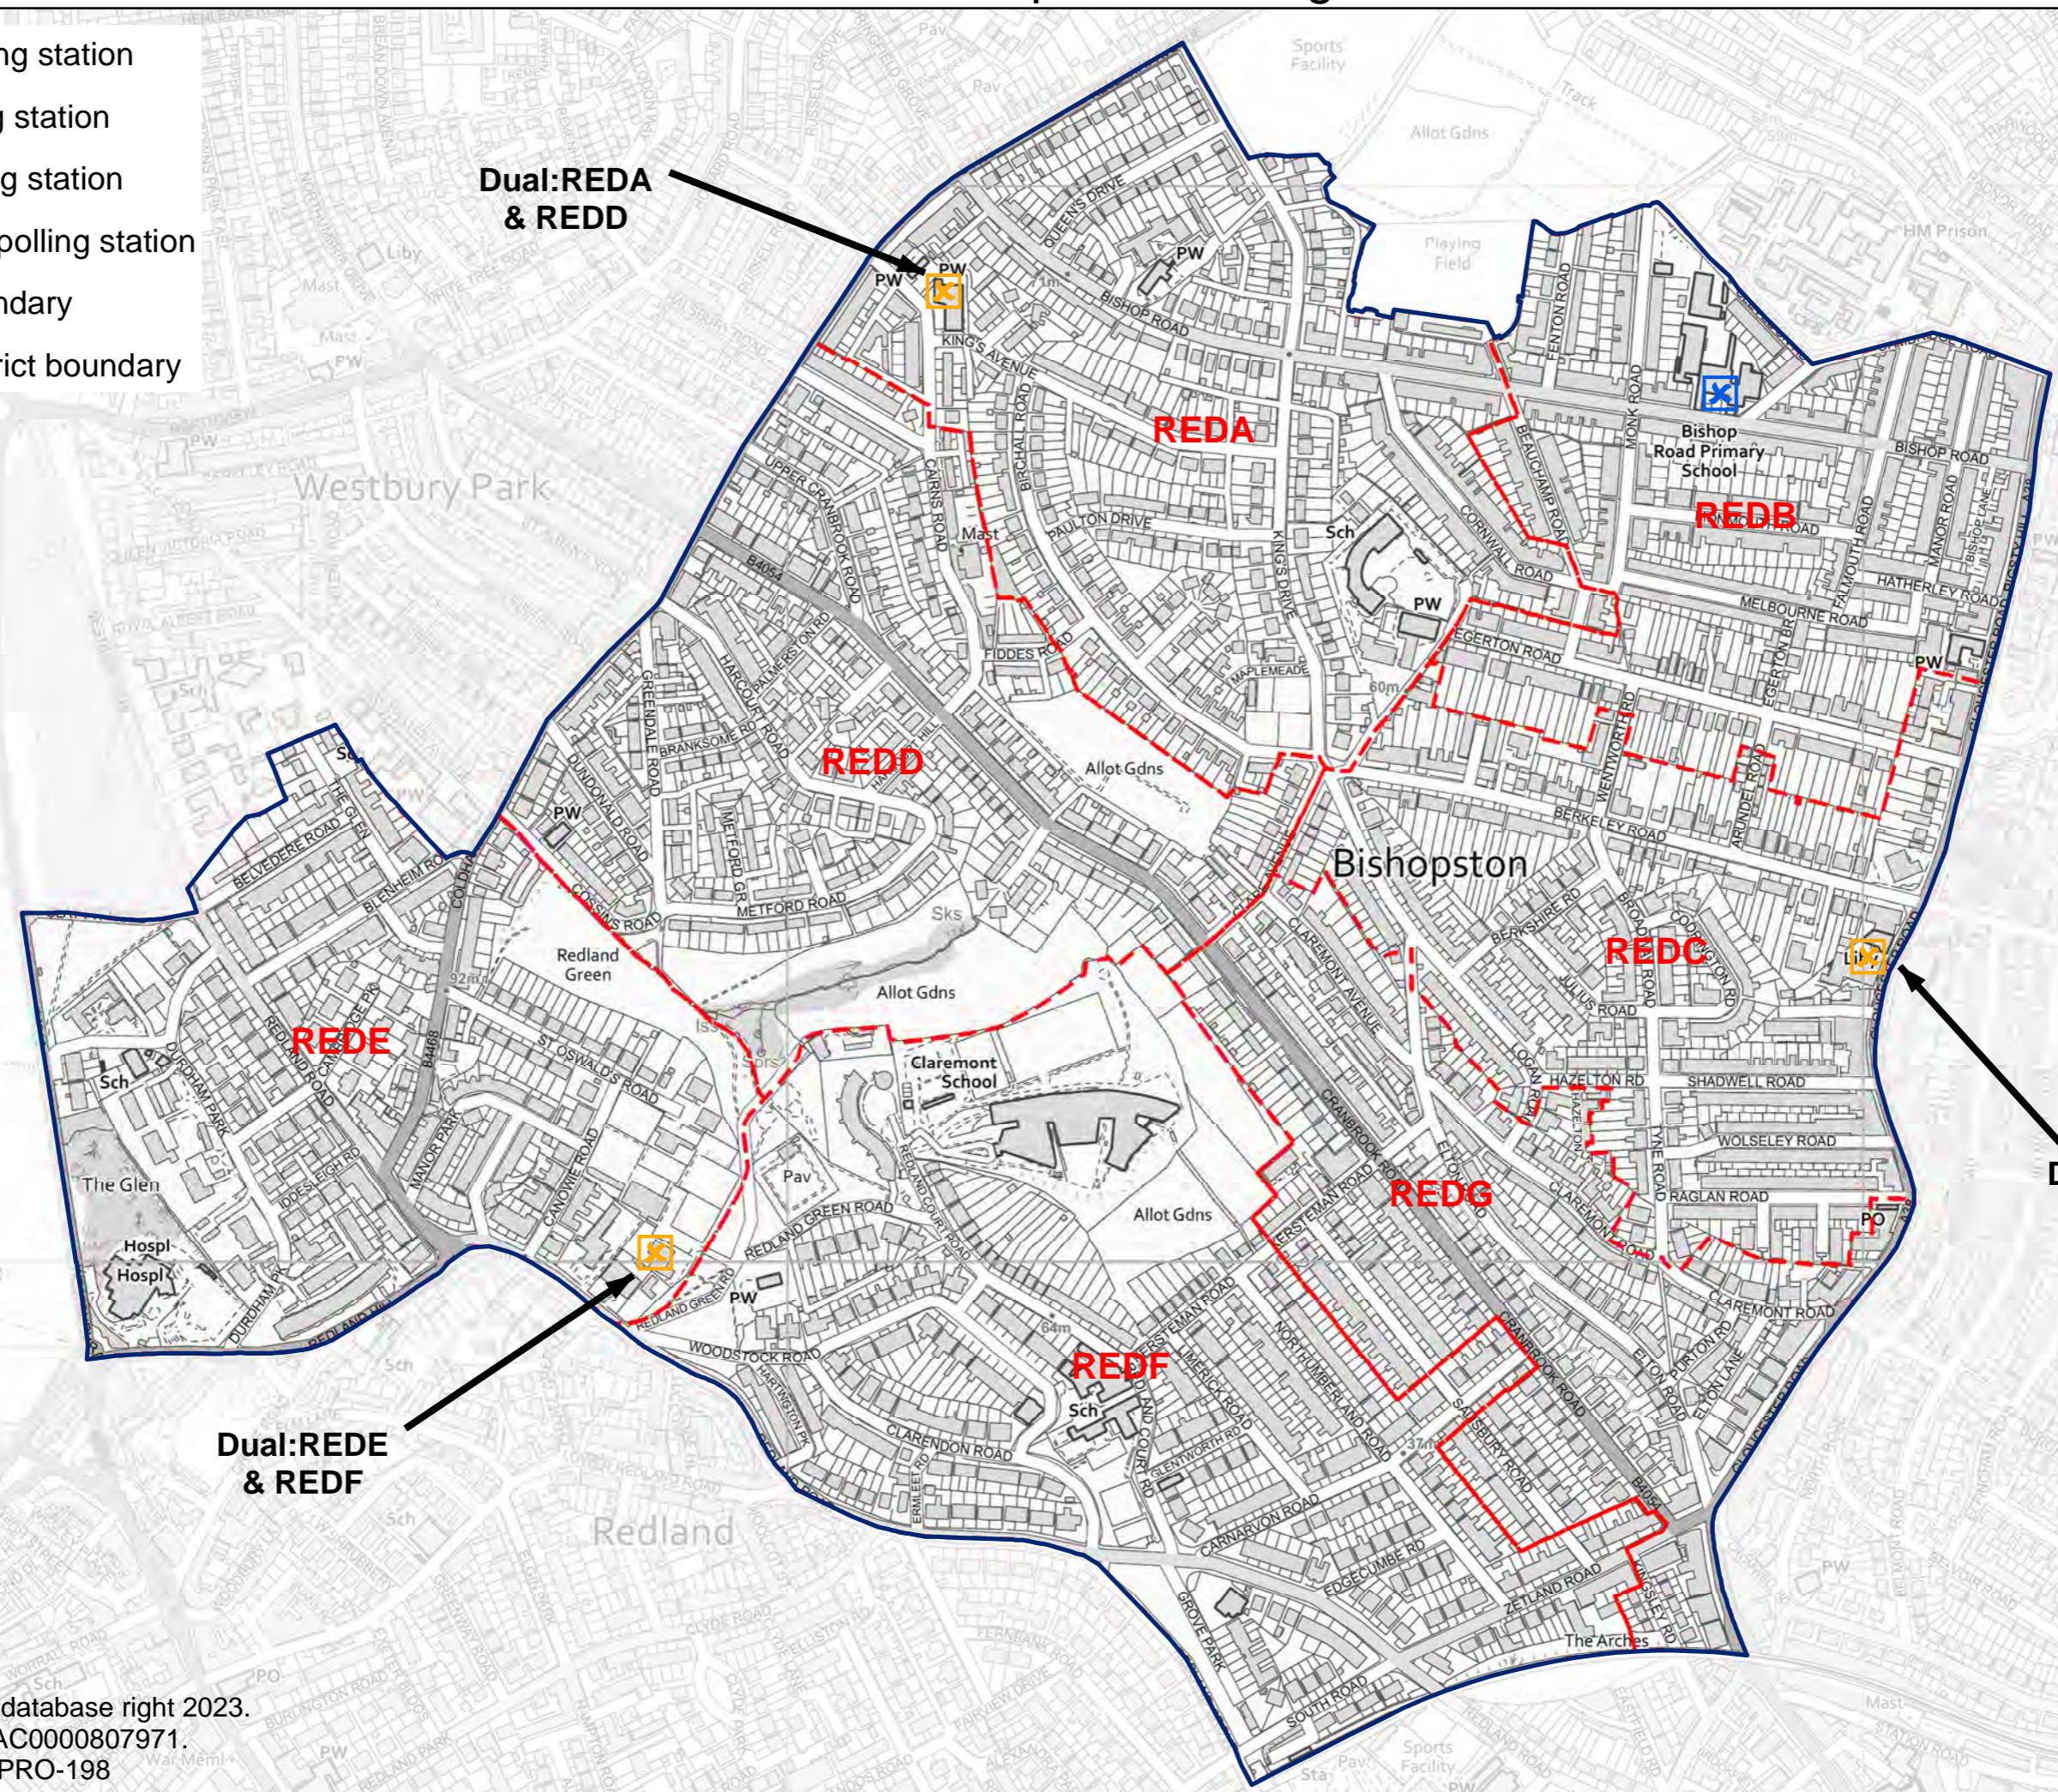

Redland Ward - Proposed Arrangements

September 2023

- Single polling station
- Dual polling station
- Triple polling station
- Quadruple polling station
- Wards boundary
- Polling district boundary

Dual:REDA & REDD

Dual:REDC & REDG

Dual:REDE & REDF