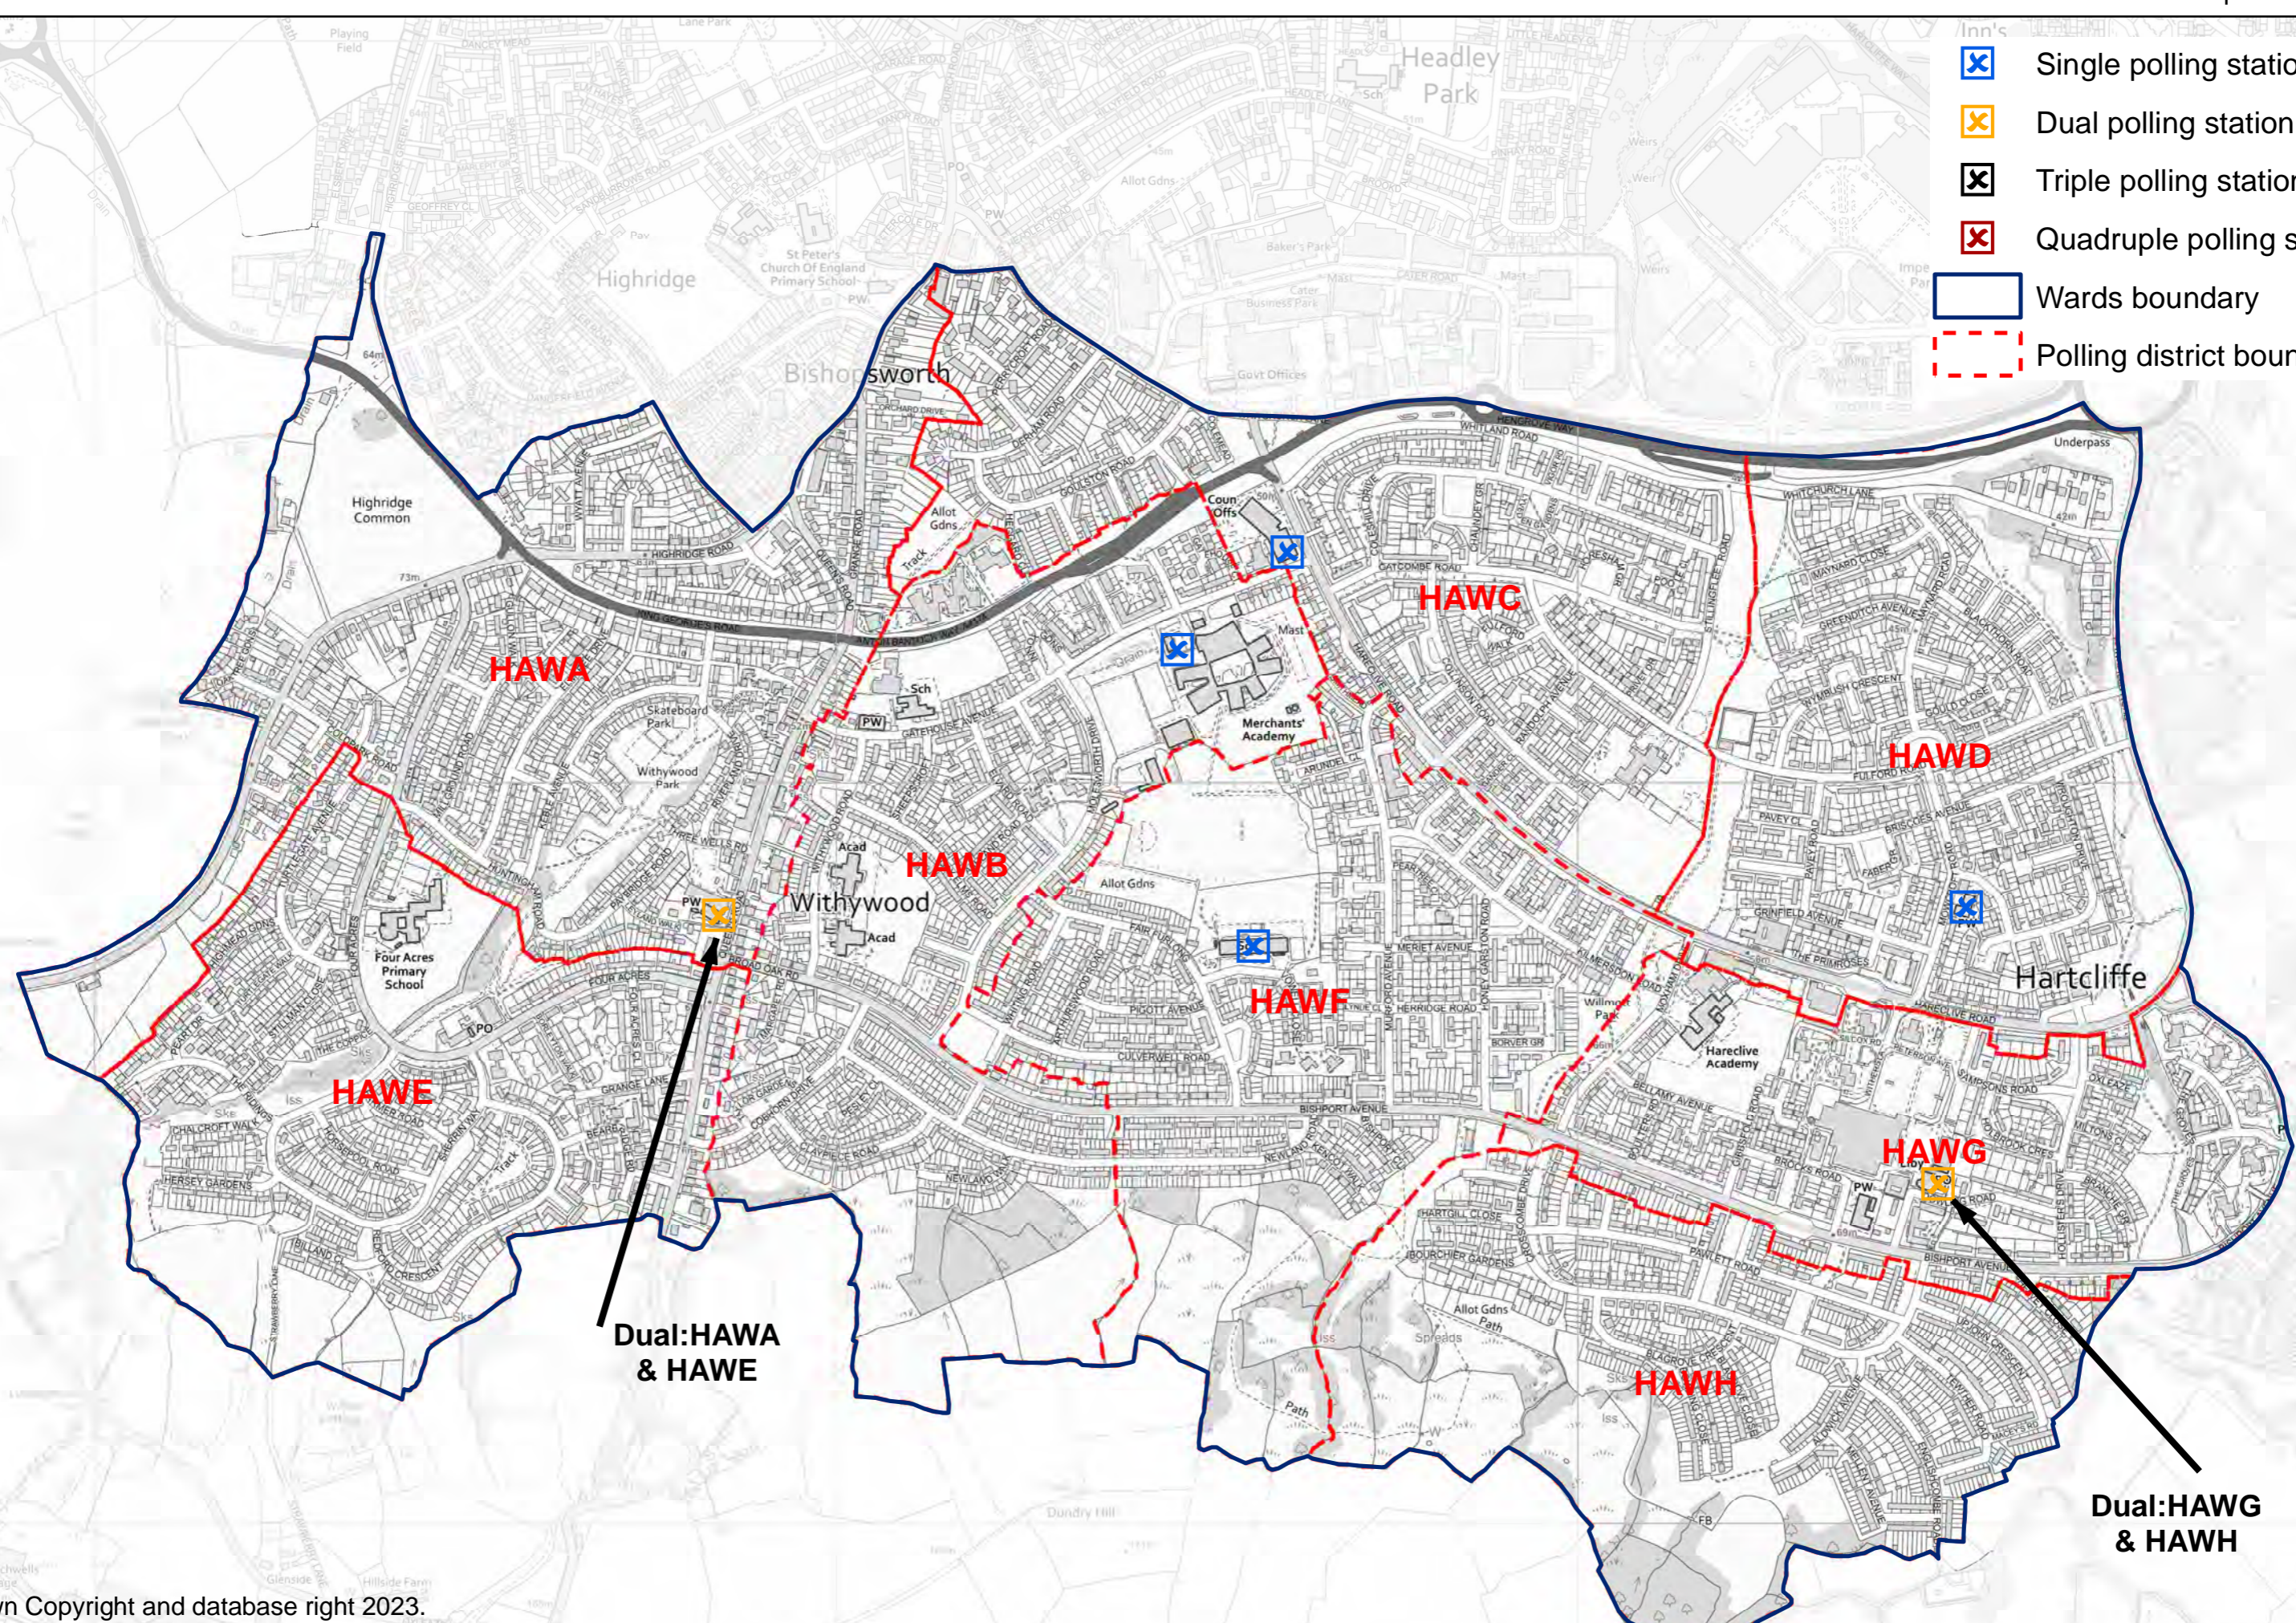

Hartcliffe & Withywood Ward - Proposed Arrangements

September 2023

- Single polling station
- Dual polling station
- Triple polling station
- Quadruple polling station
- Wards boundary
- Polling district boundary