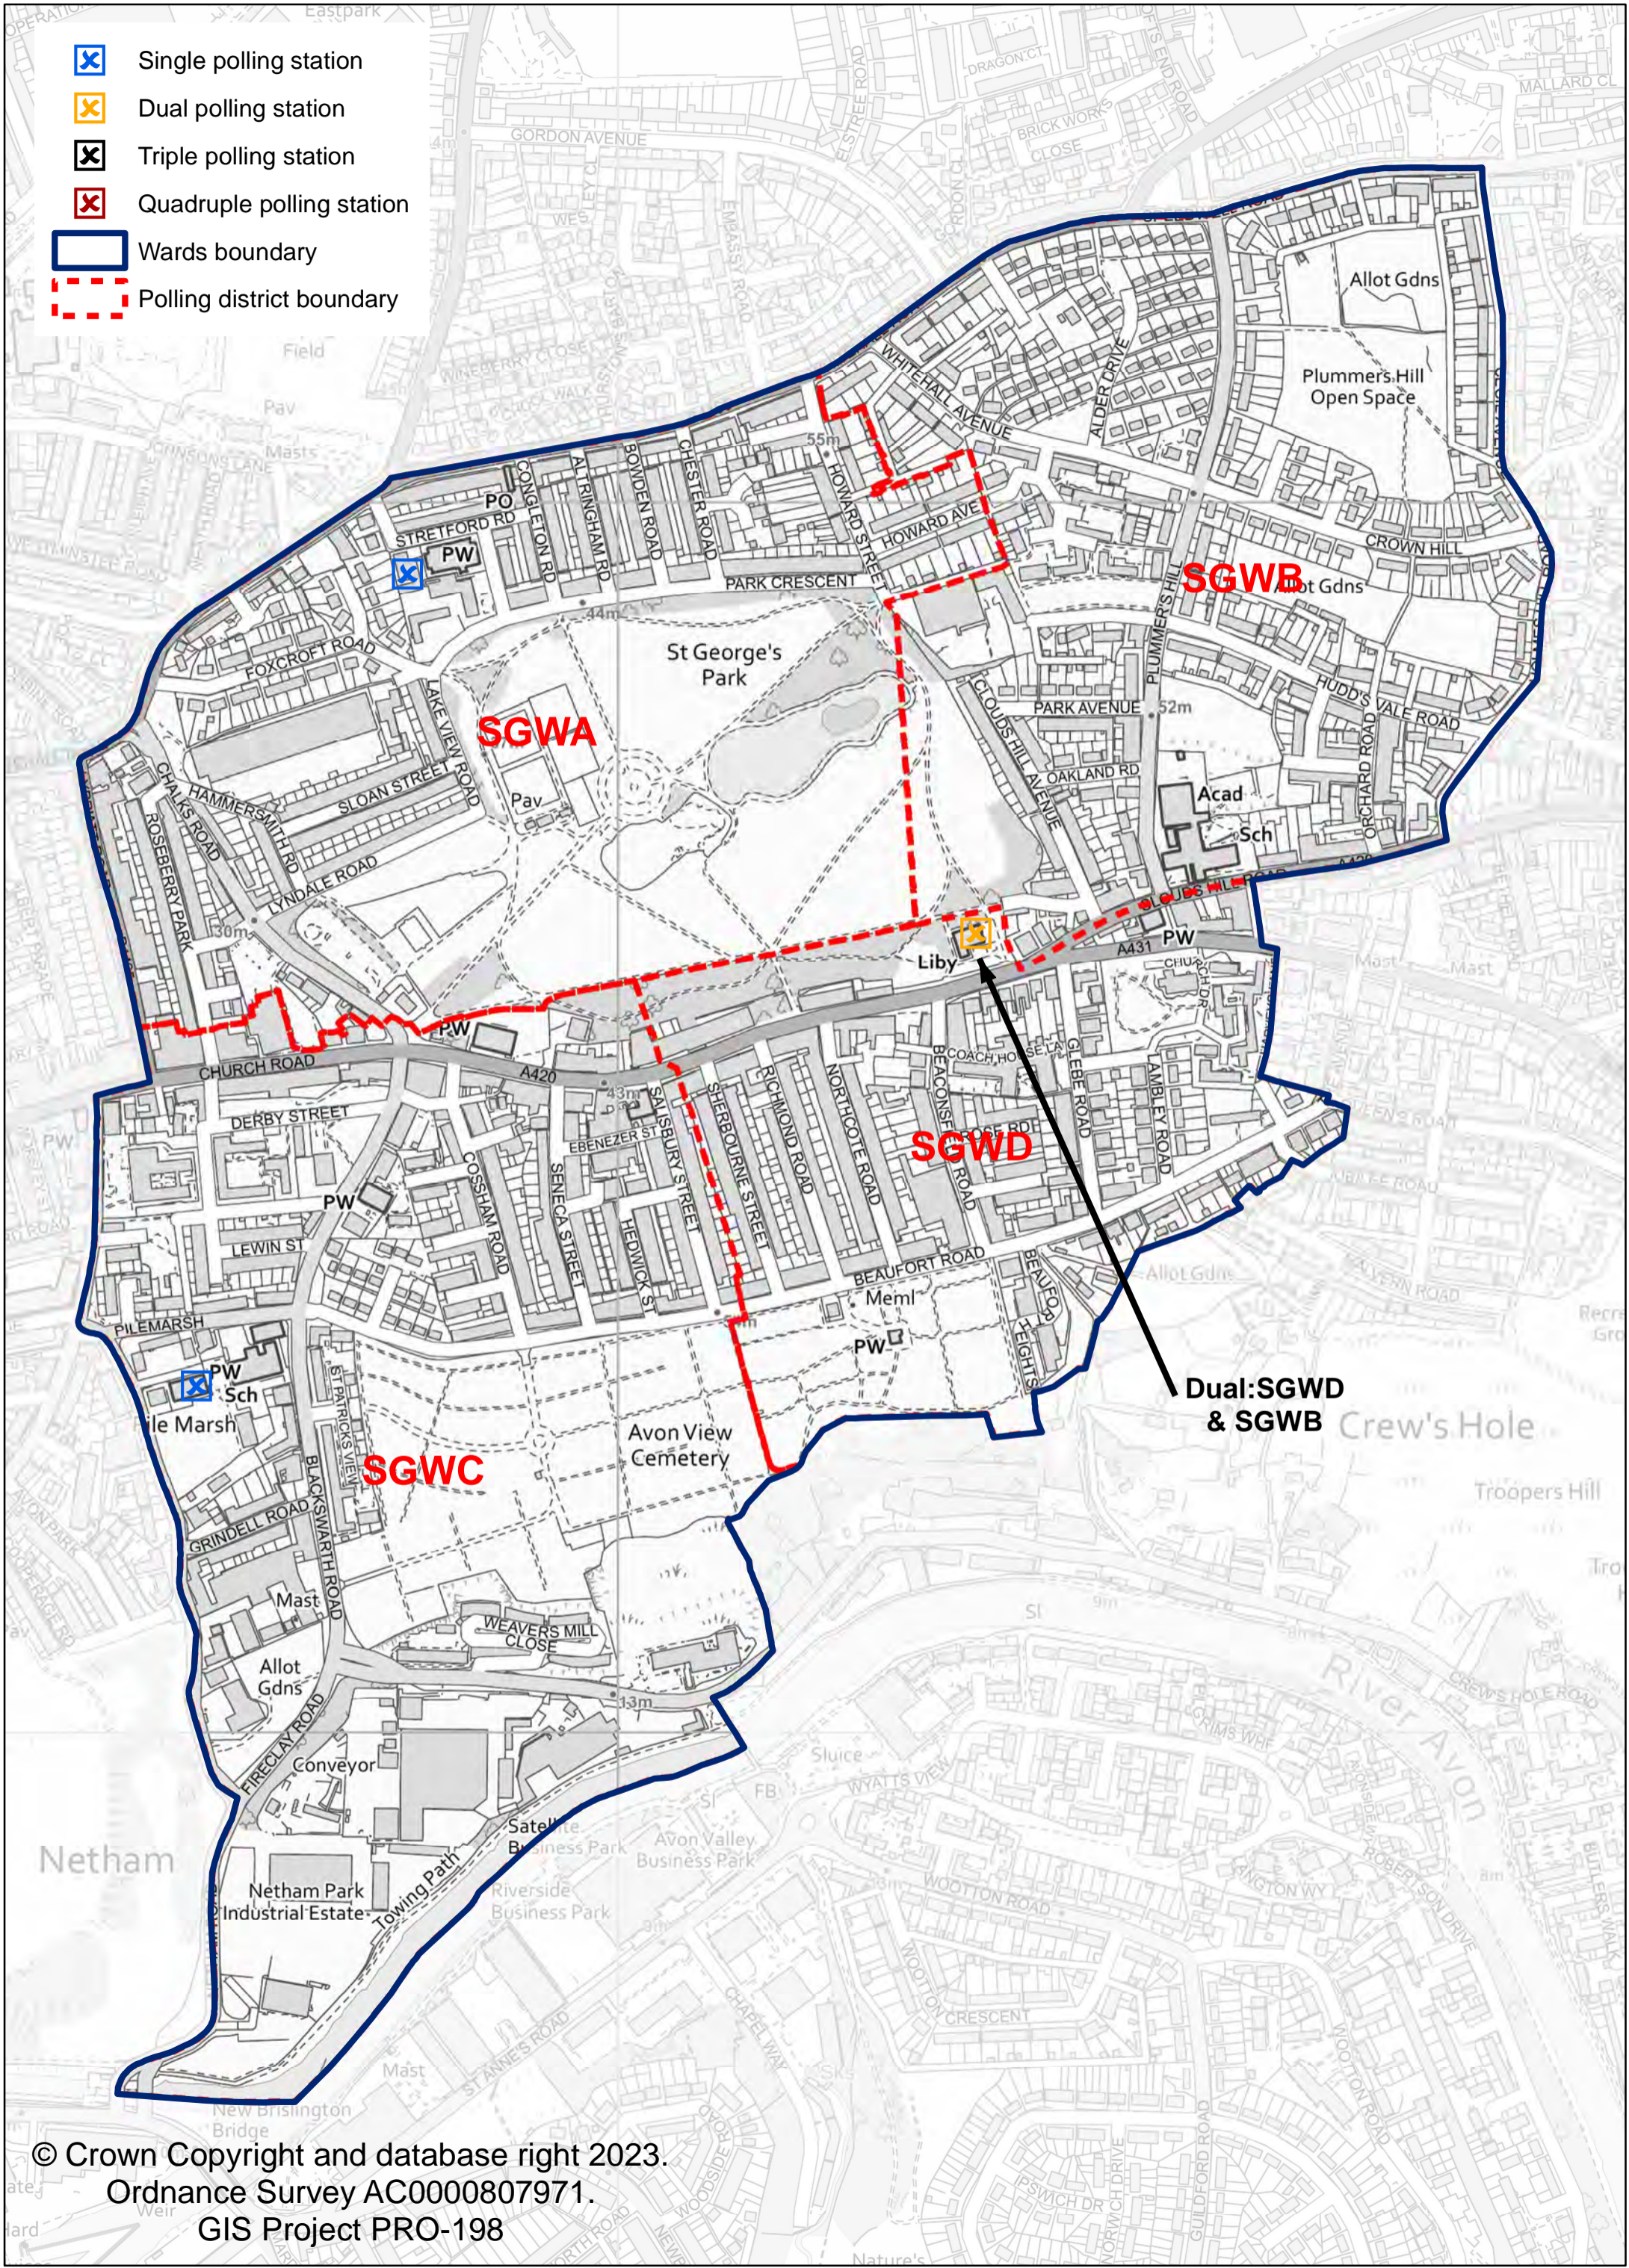

# St George West Ward - Proposed Arrangements

September 2023

-  Single polling station
-  Dual polling station
-  Triple polling station
-  Quadruple polling station
-  Wards boundary
-  Polling district boundary