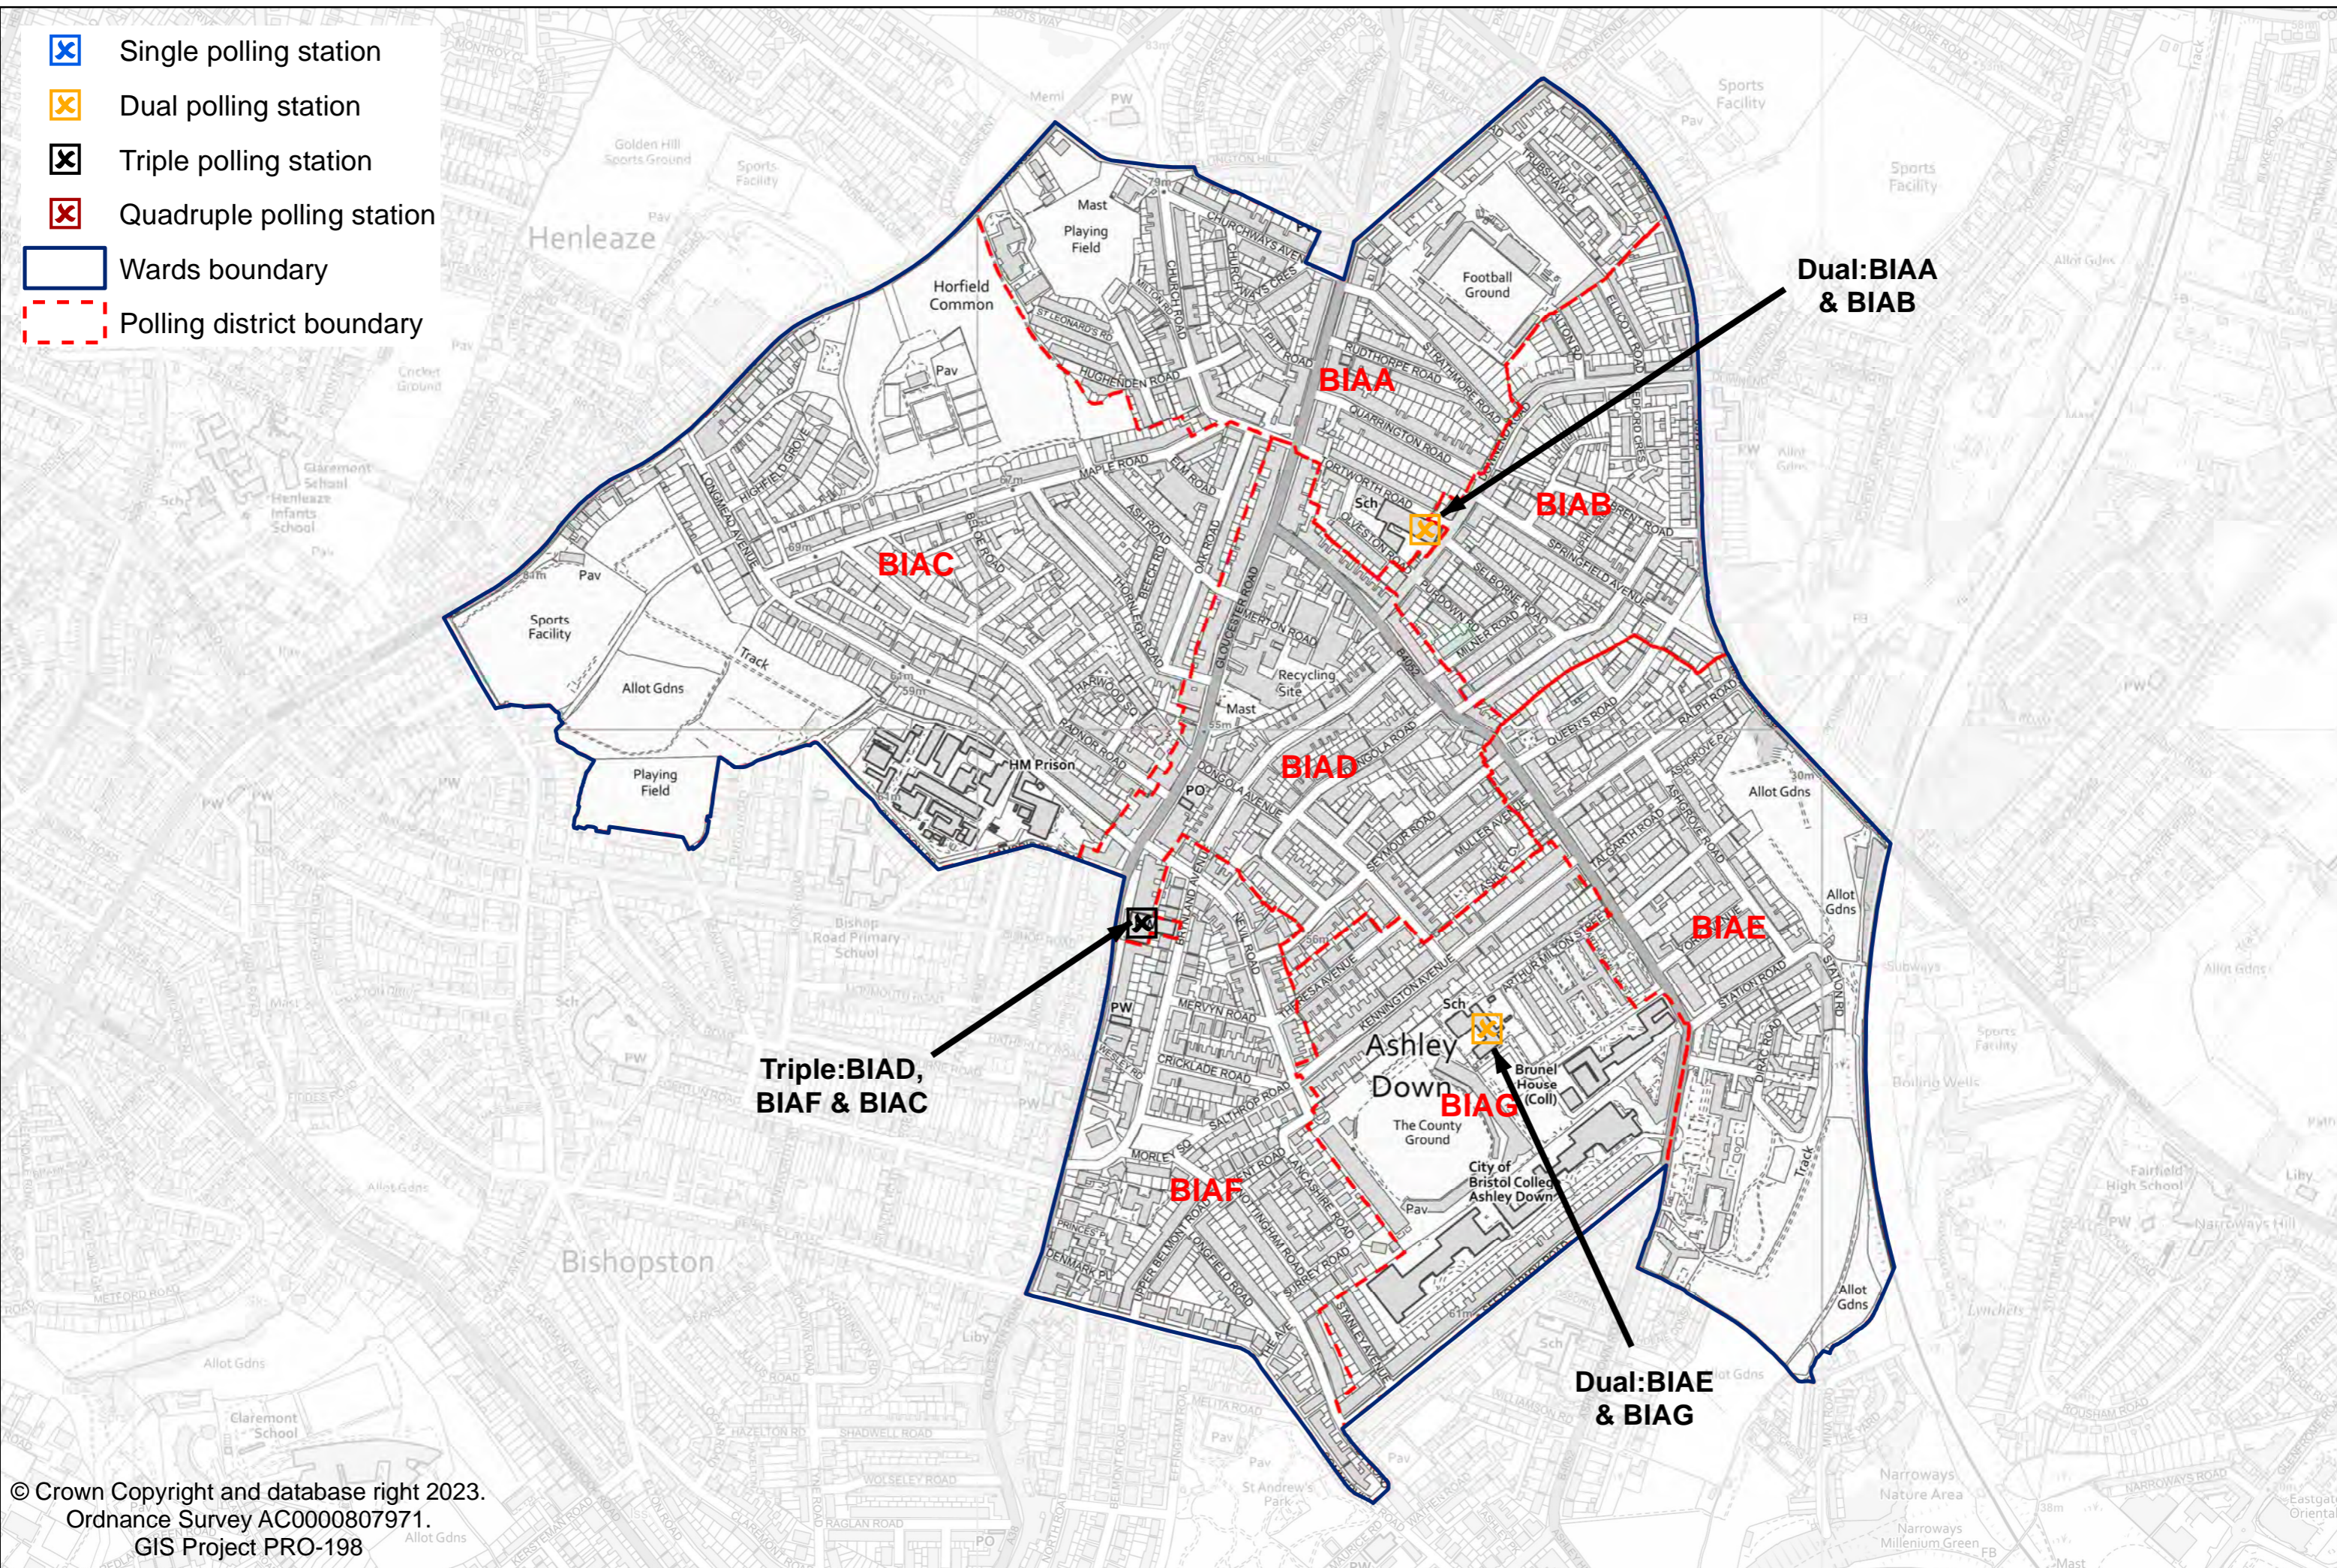

# Bedminster Ward - Proposed Arrangements

September 2023

-  Single polling station
-  Dual polling station
-  Triple polling station
-  Quadruple polling station
-  Wards boundary
-  Polling district boundary

# Bishopston & Ashley Down Ward - Proposed Arrangements

September 2023

-  Single polling station
-  Dual polling station
-  Triple polling station
-  Quadruple polling station
-  Wards boundary
-  Polling district boundary