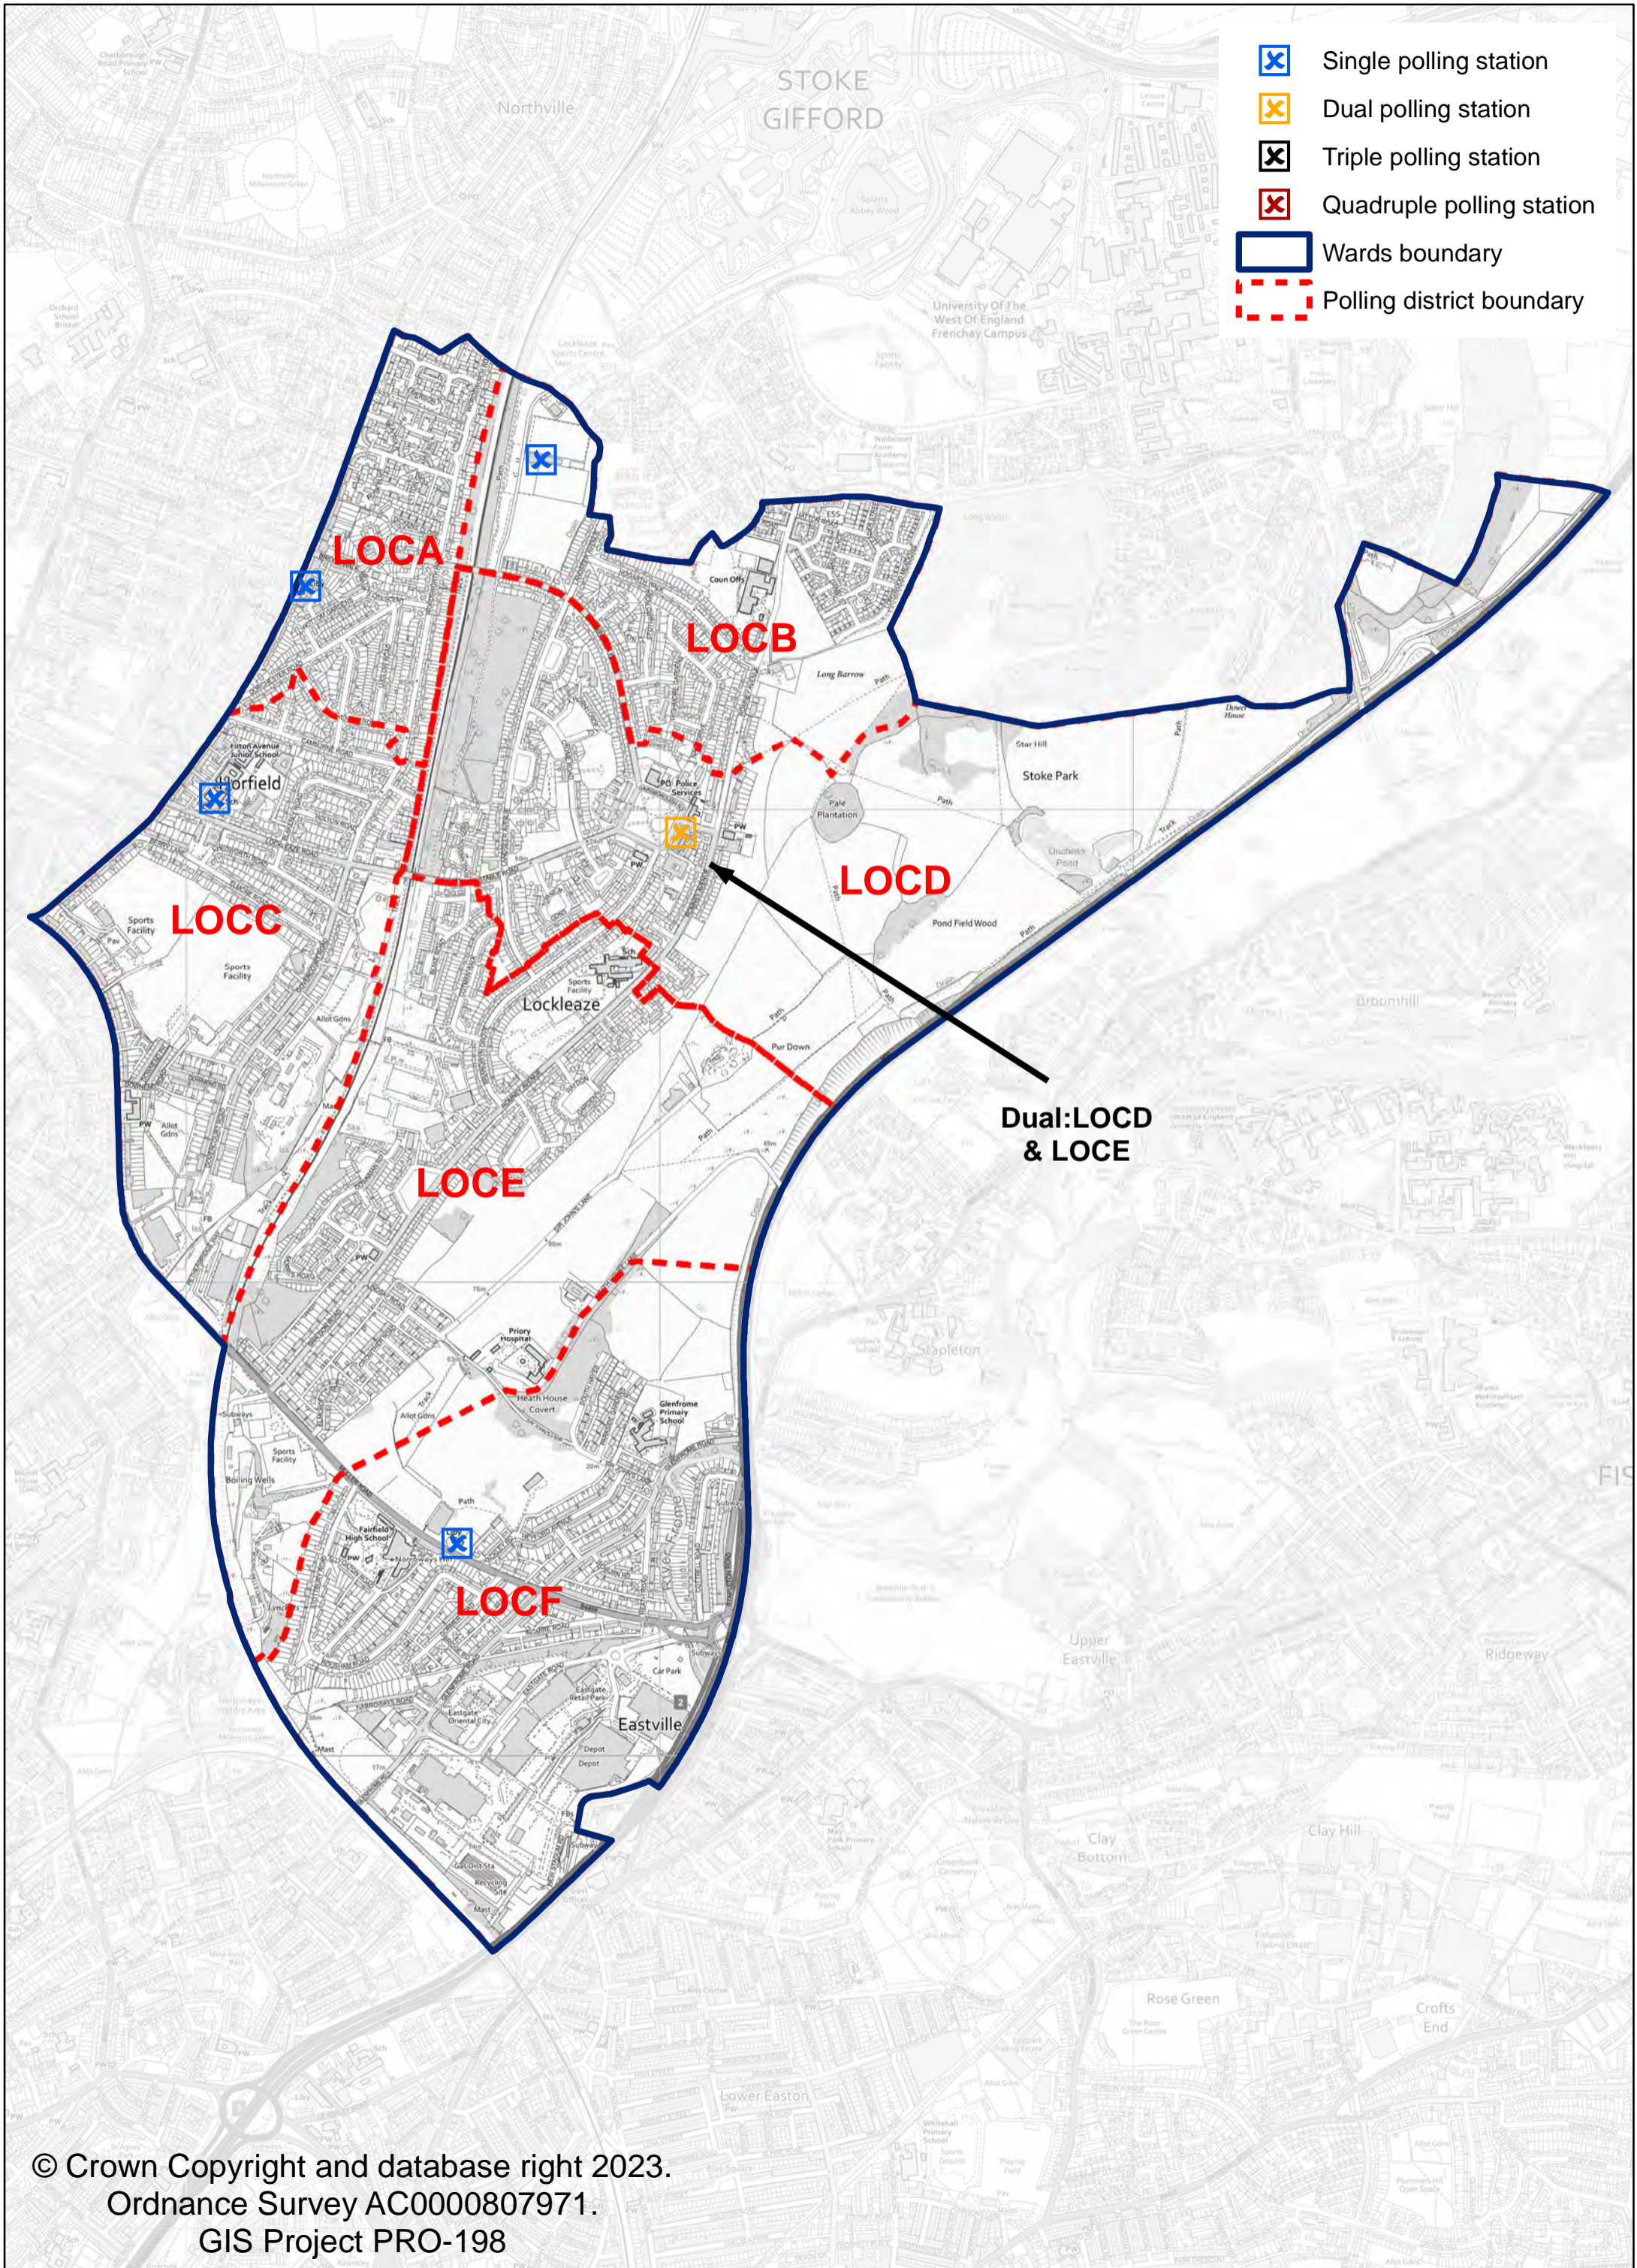

# Lockleaze Ward - Proposed Arrangements

September 2023

-  Single polling station
-  Dual polling station
-  Triple polling station
-  Quadruple polling station
-  Wards boundary
-  Polling district boundary