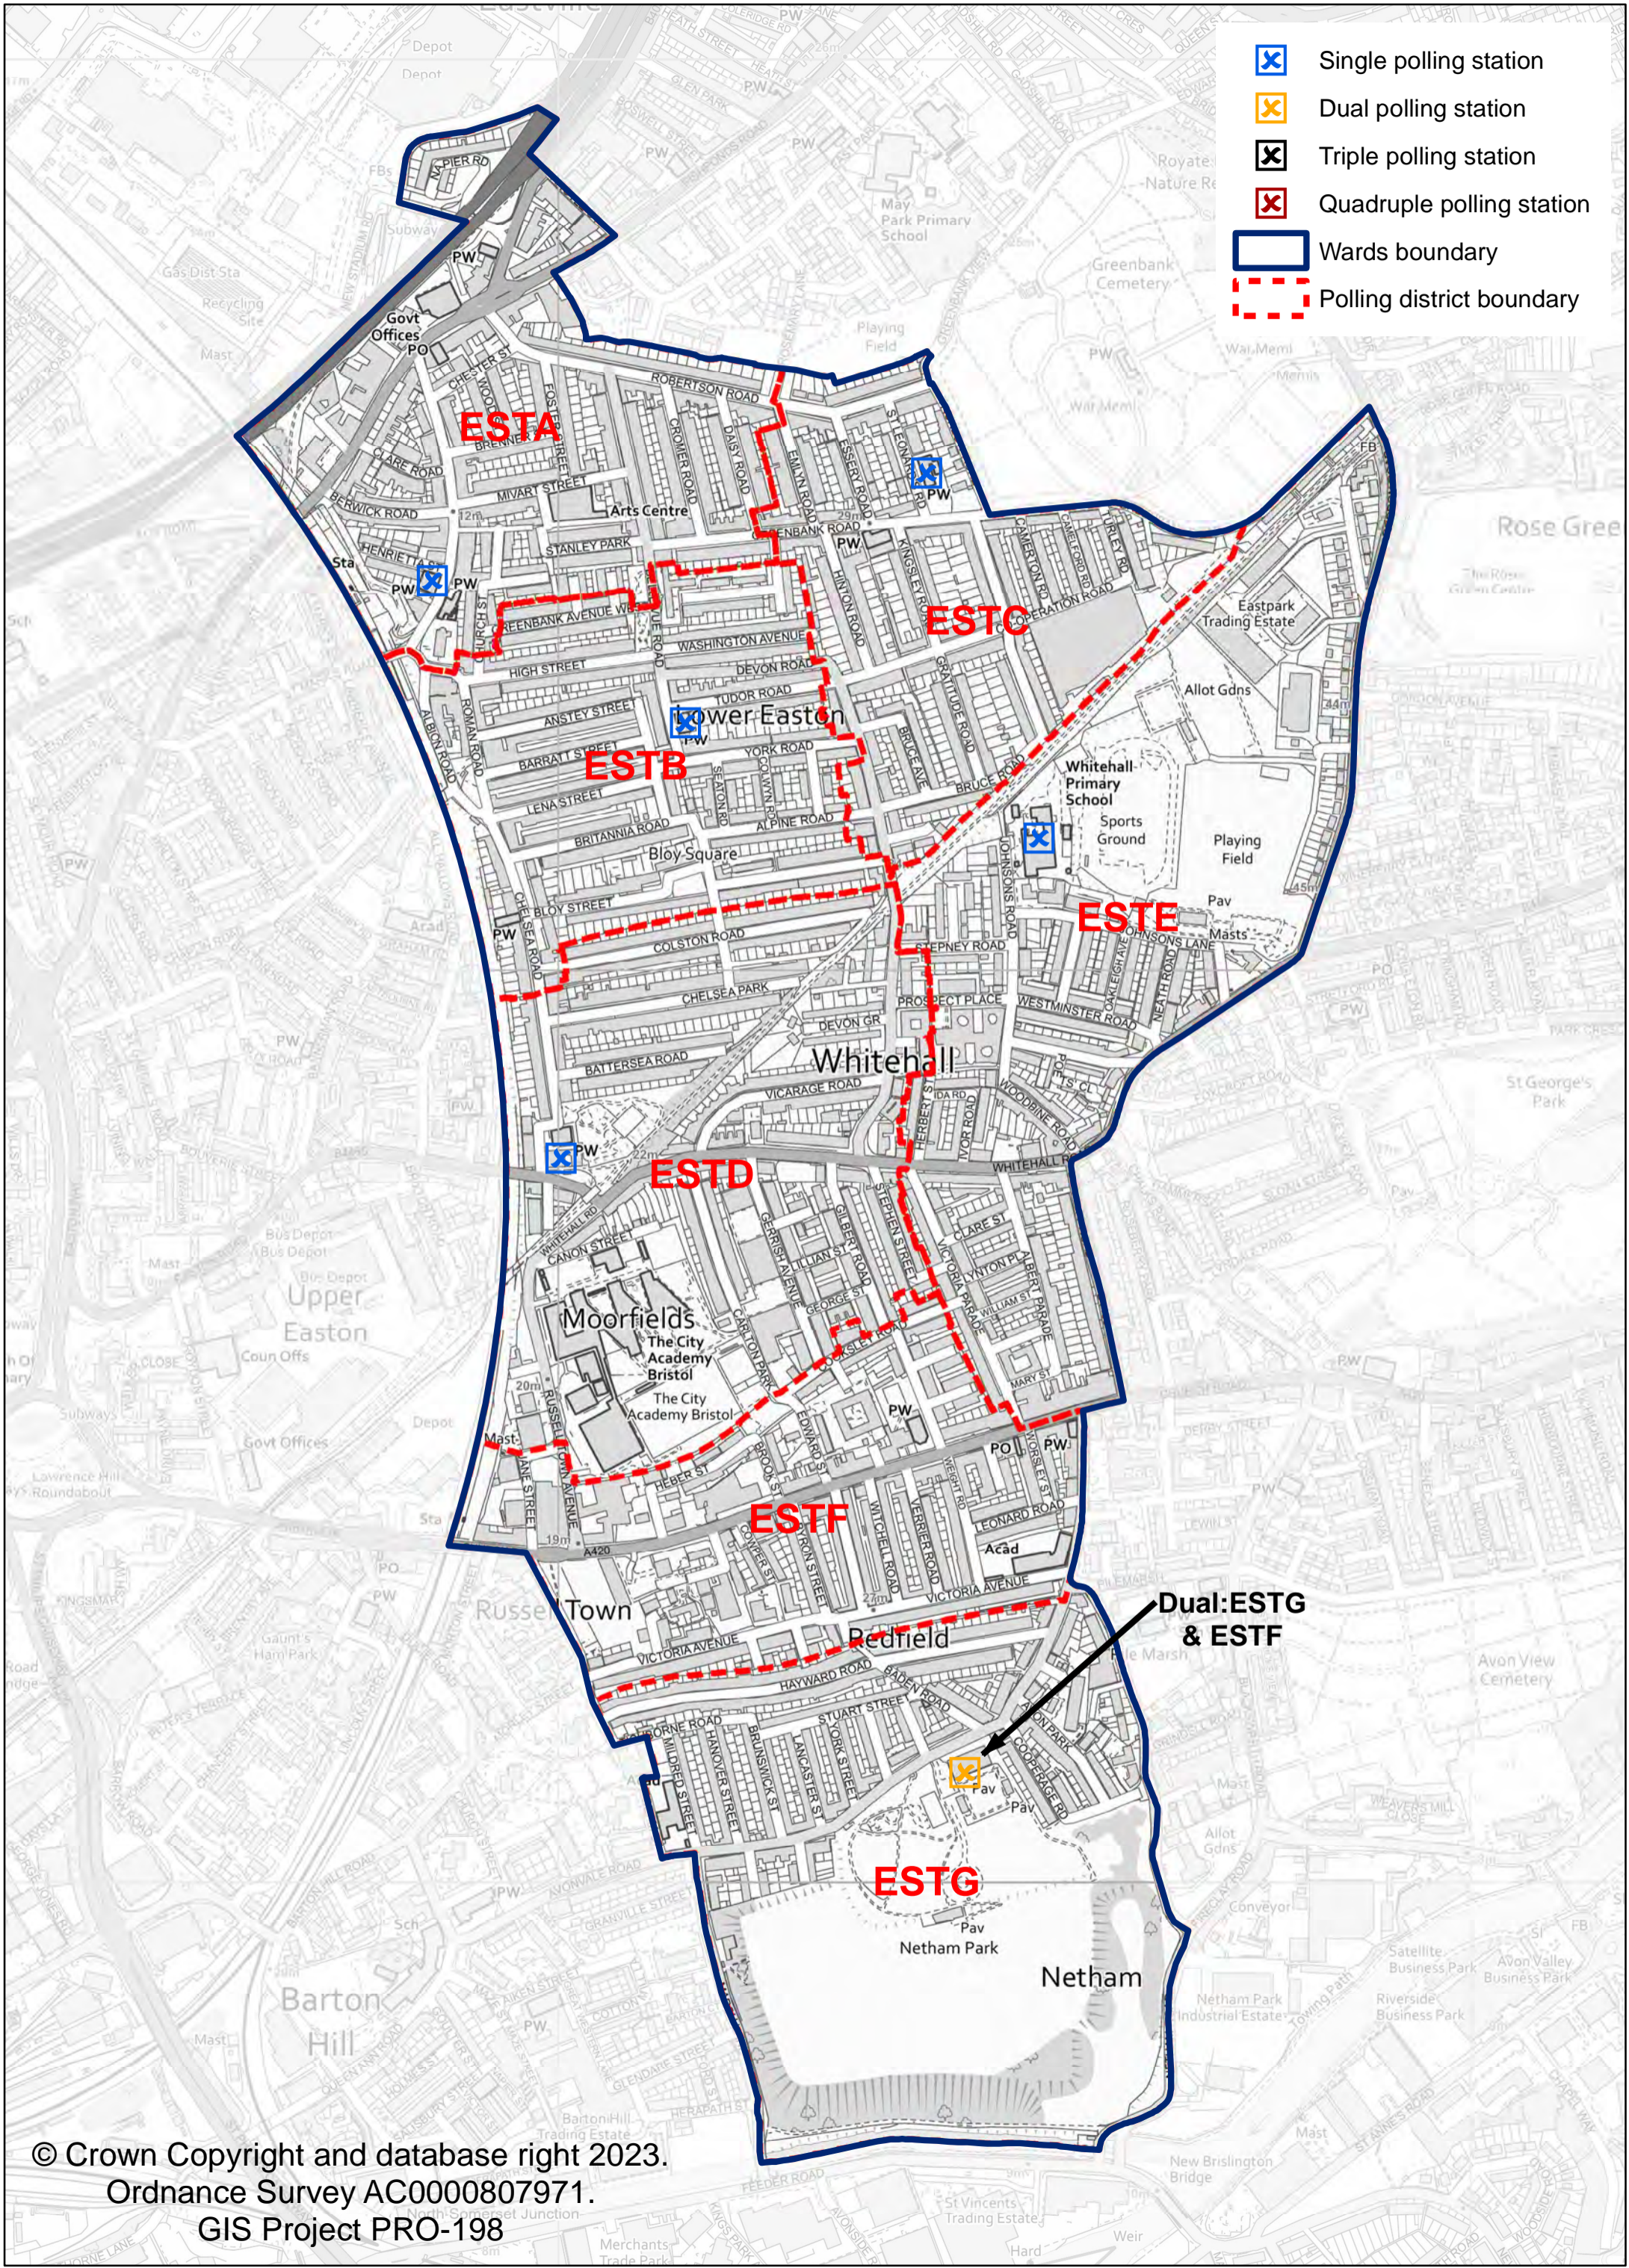

Easton Ward - Proposed Arrangements

September 2023

- Single polling station
- Dual polling station
- Triple polling station
- Quadruple polling station
- Wards boundary
- Polling district boundary