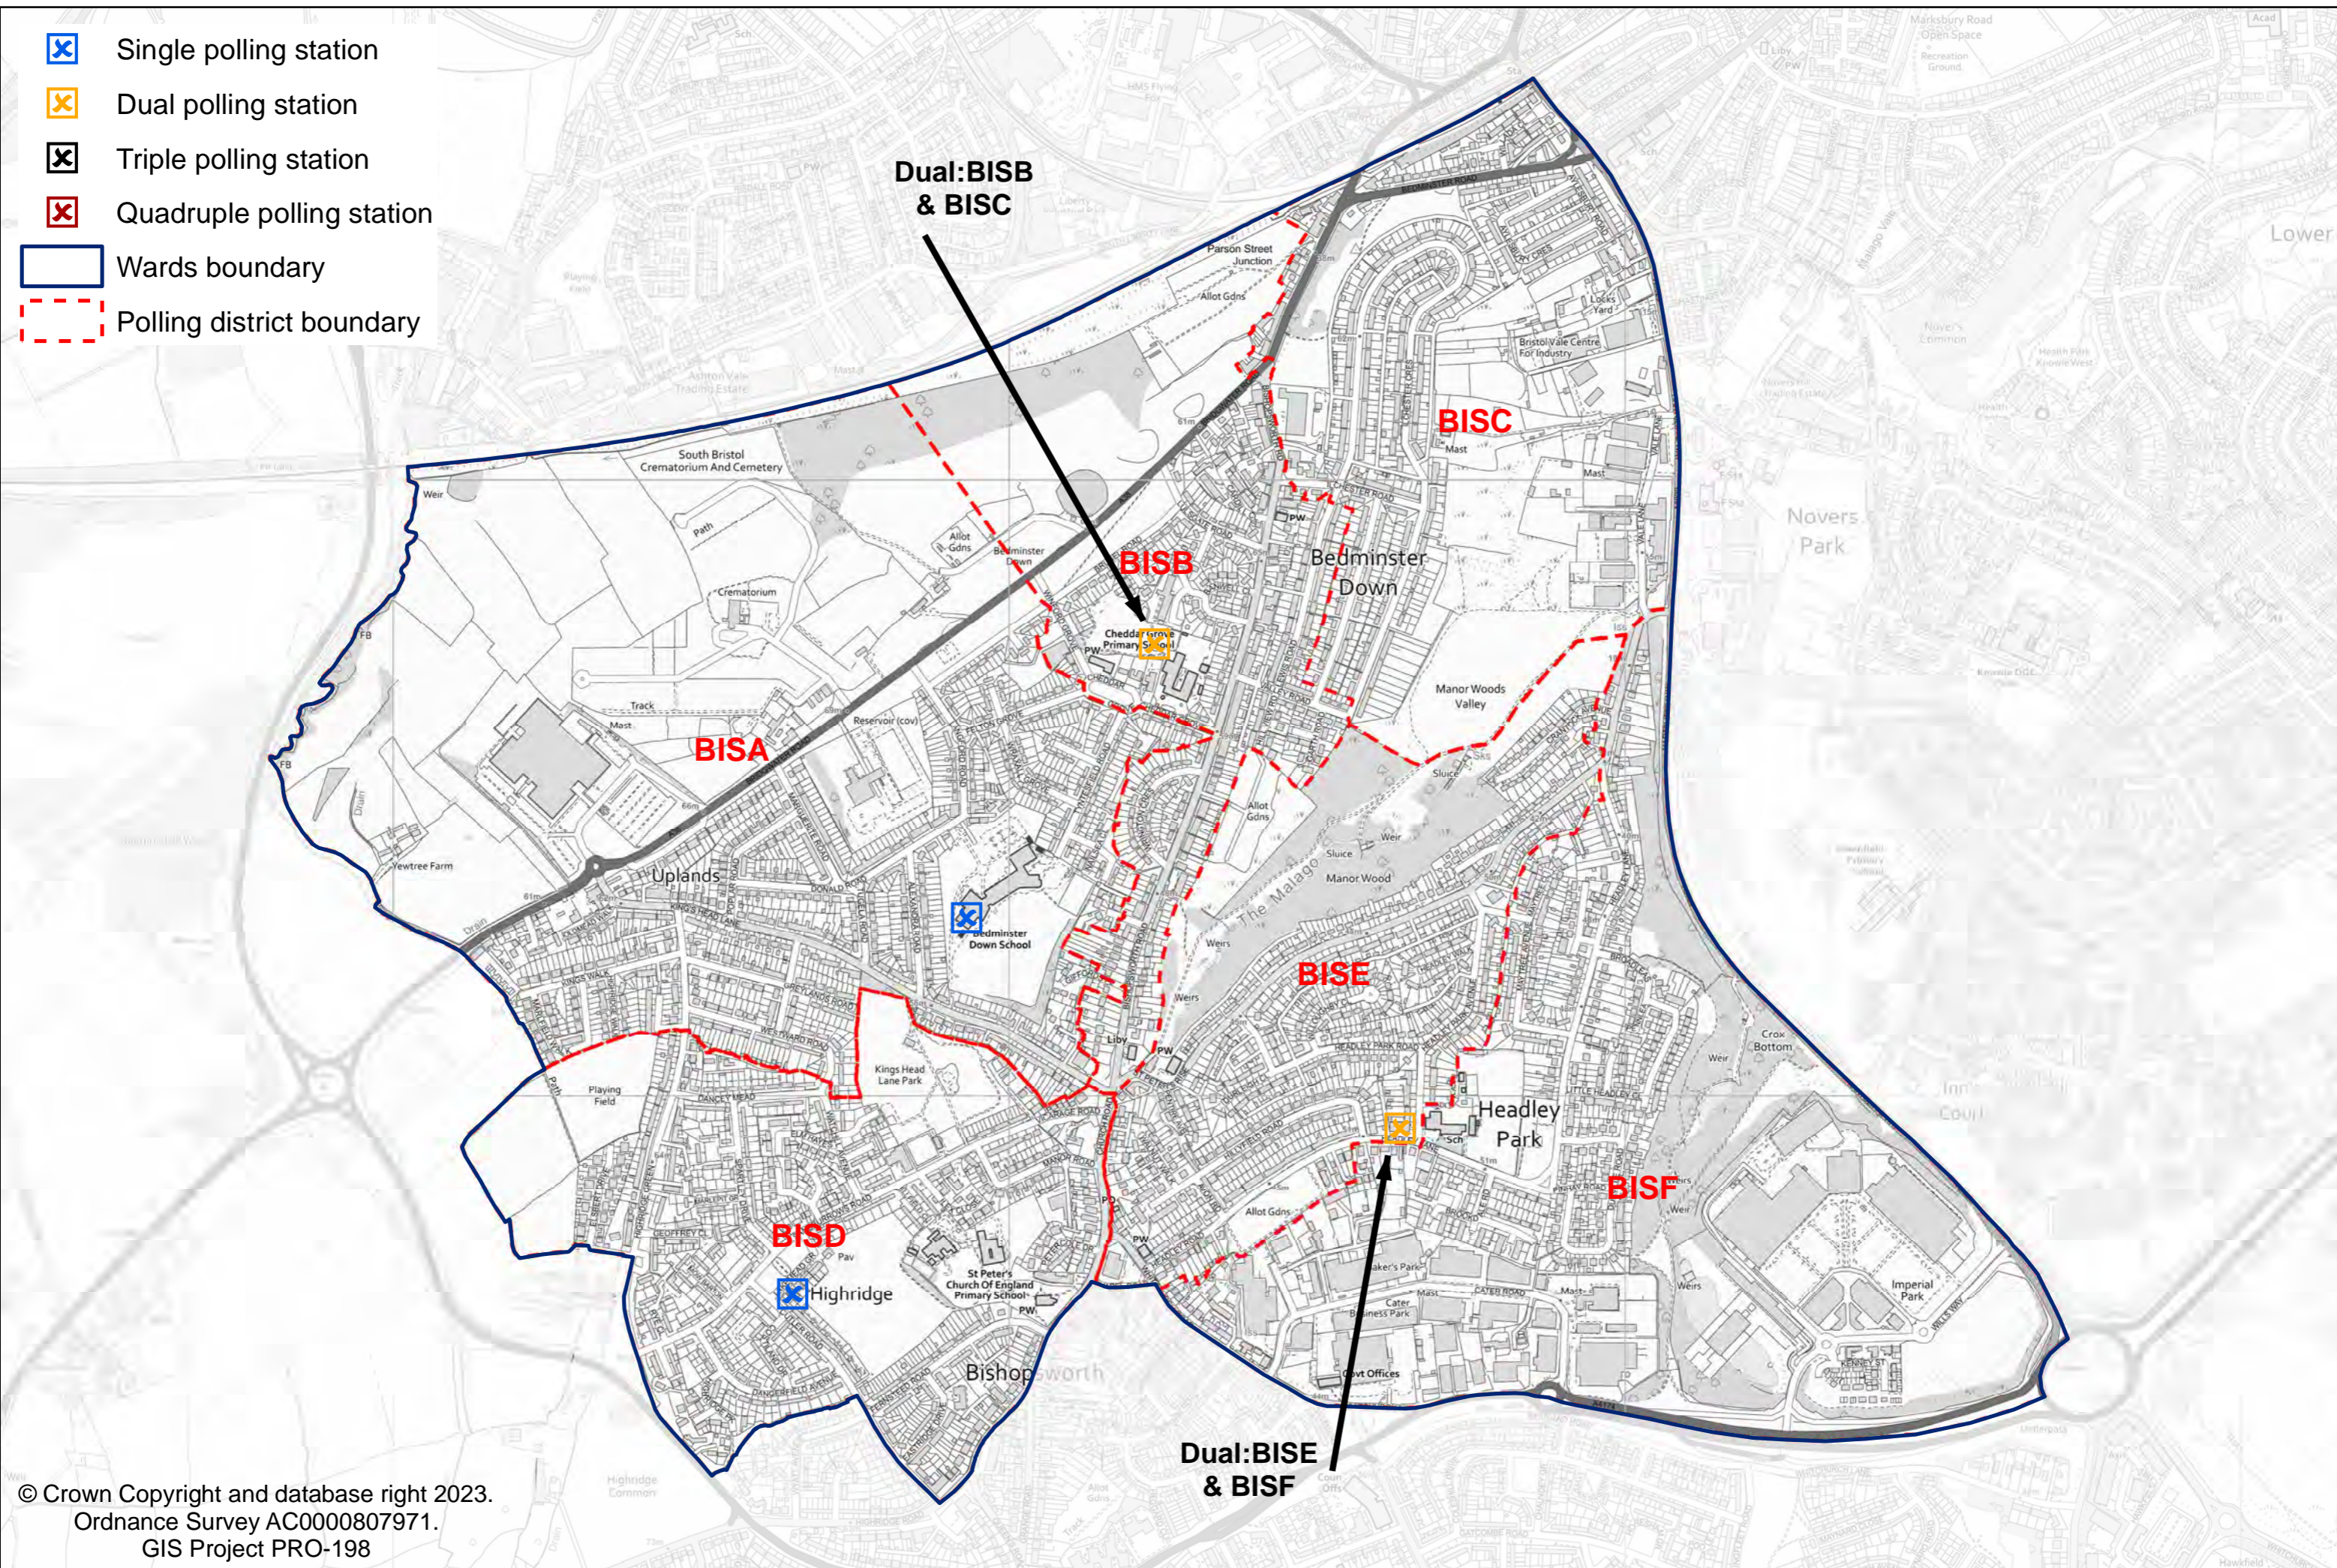

Bishopsworth Ward - Proposed Arrangements

September 2023

- Single polling station
- Dual polling station
- Triple polling station
- Quadruple polling station
- Wards boundary
- Polling district boundary