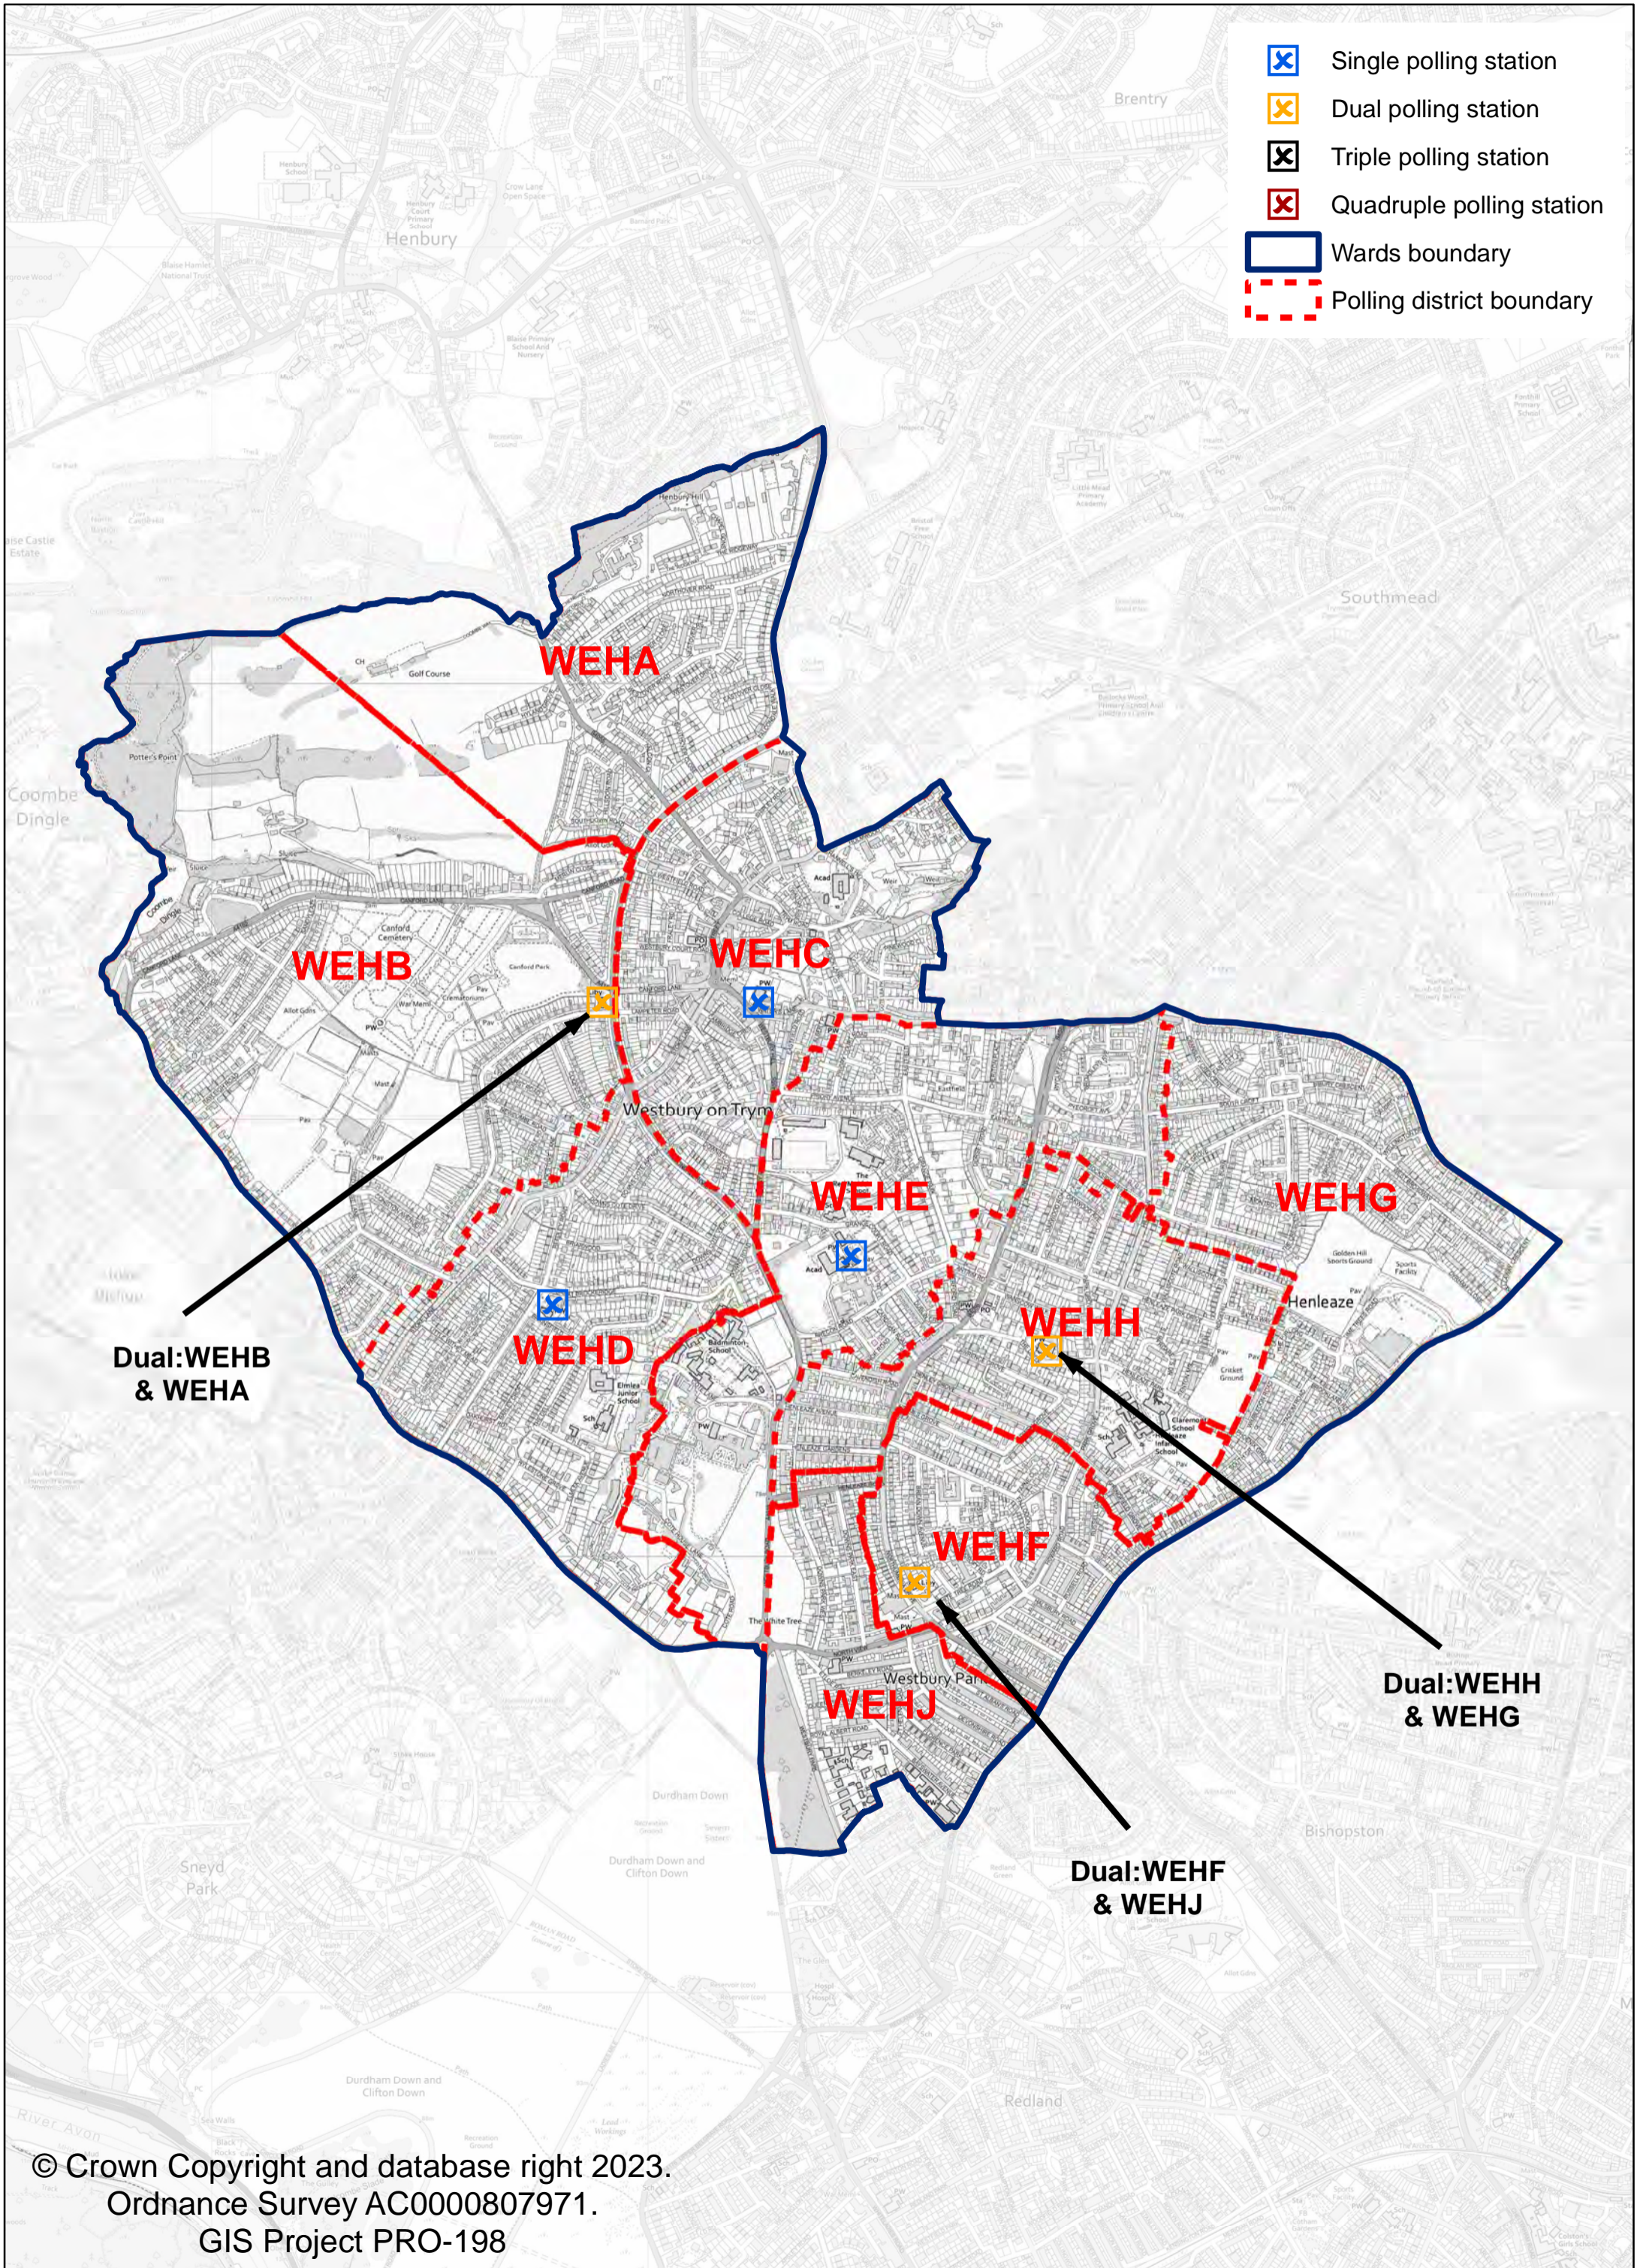

# Westbury-on-Trym & Henleaze Ward - Proposed Arrangements

September 2023

- Single polling station
- Dual polling station
- Triple polling station
- Quadruple polling station
- Wards boundary
- Polling district boundary