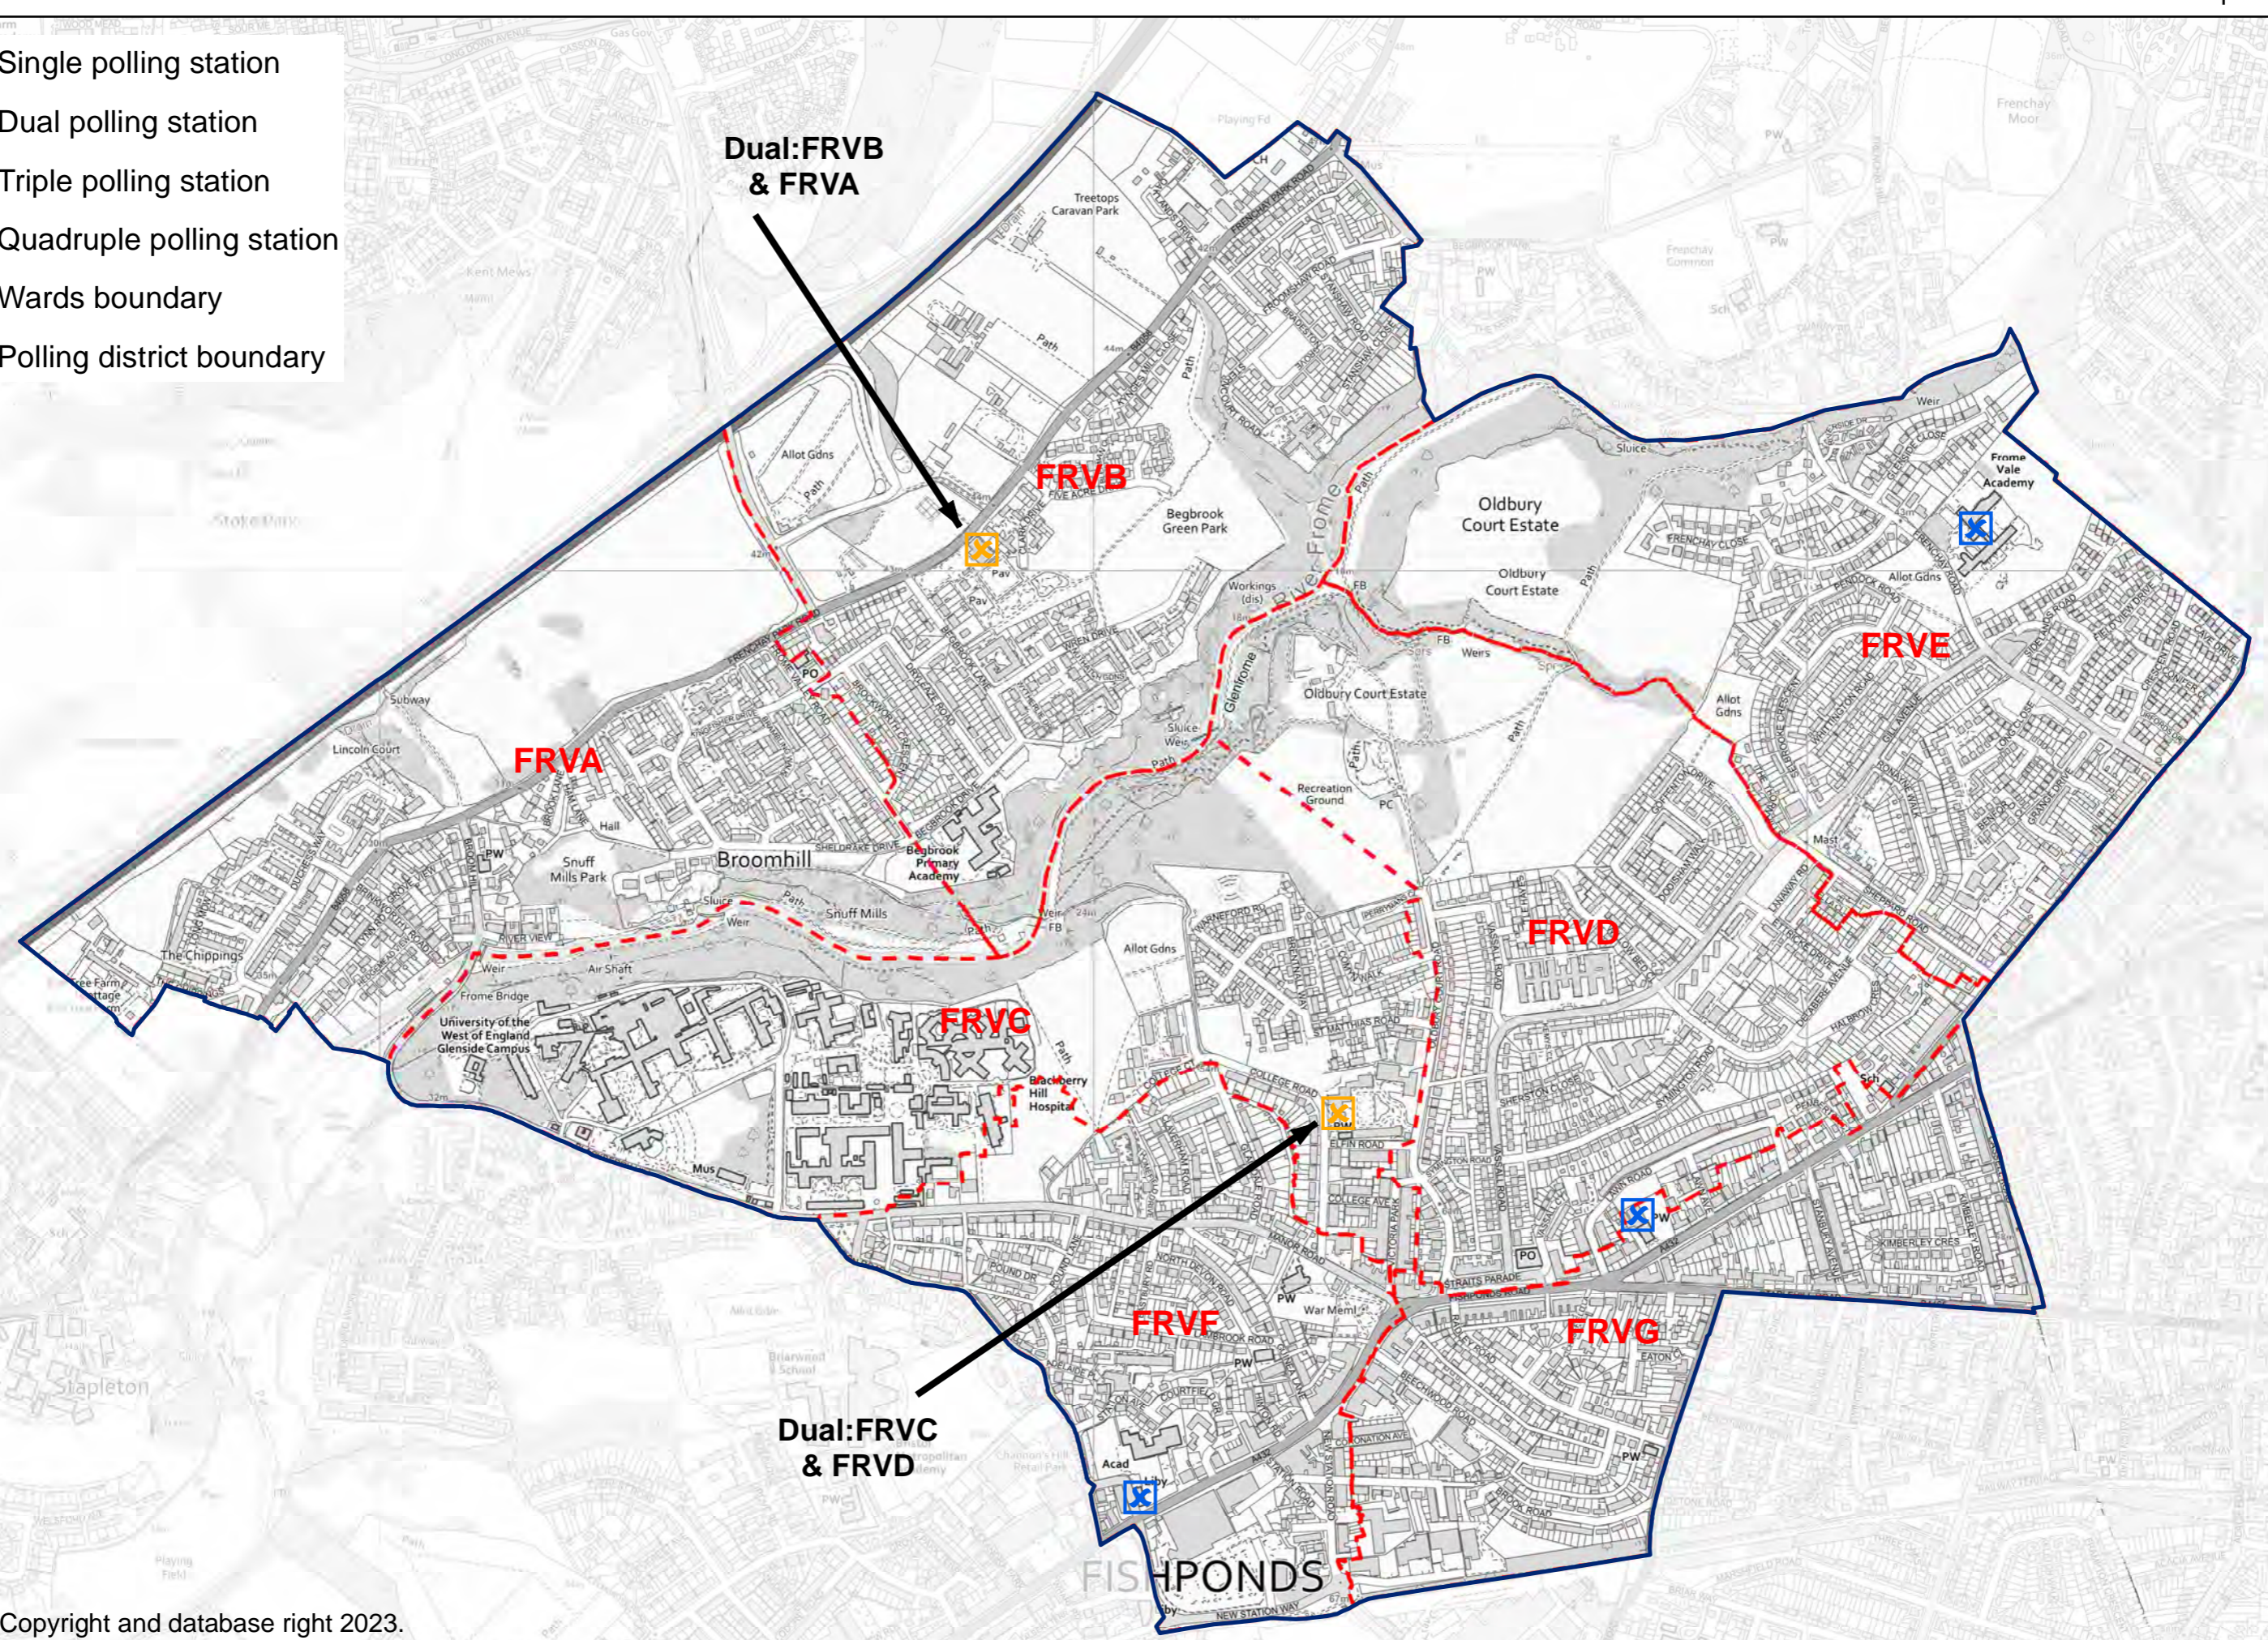

Frome Vale Ward - Proposed Arrangements

September 2023

- Single polling station
- Dual polling station
- Triple polling station
- Quadruple polling station
- Wards boundary
- Polling district boundary