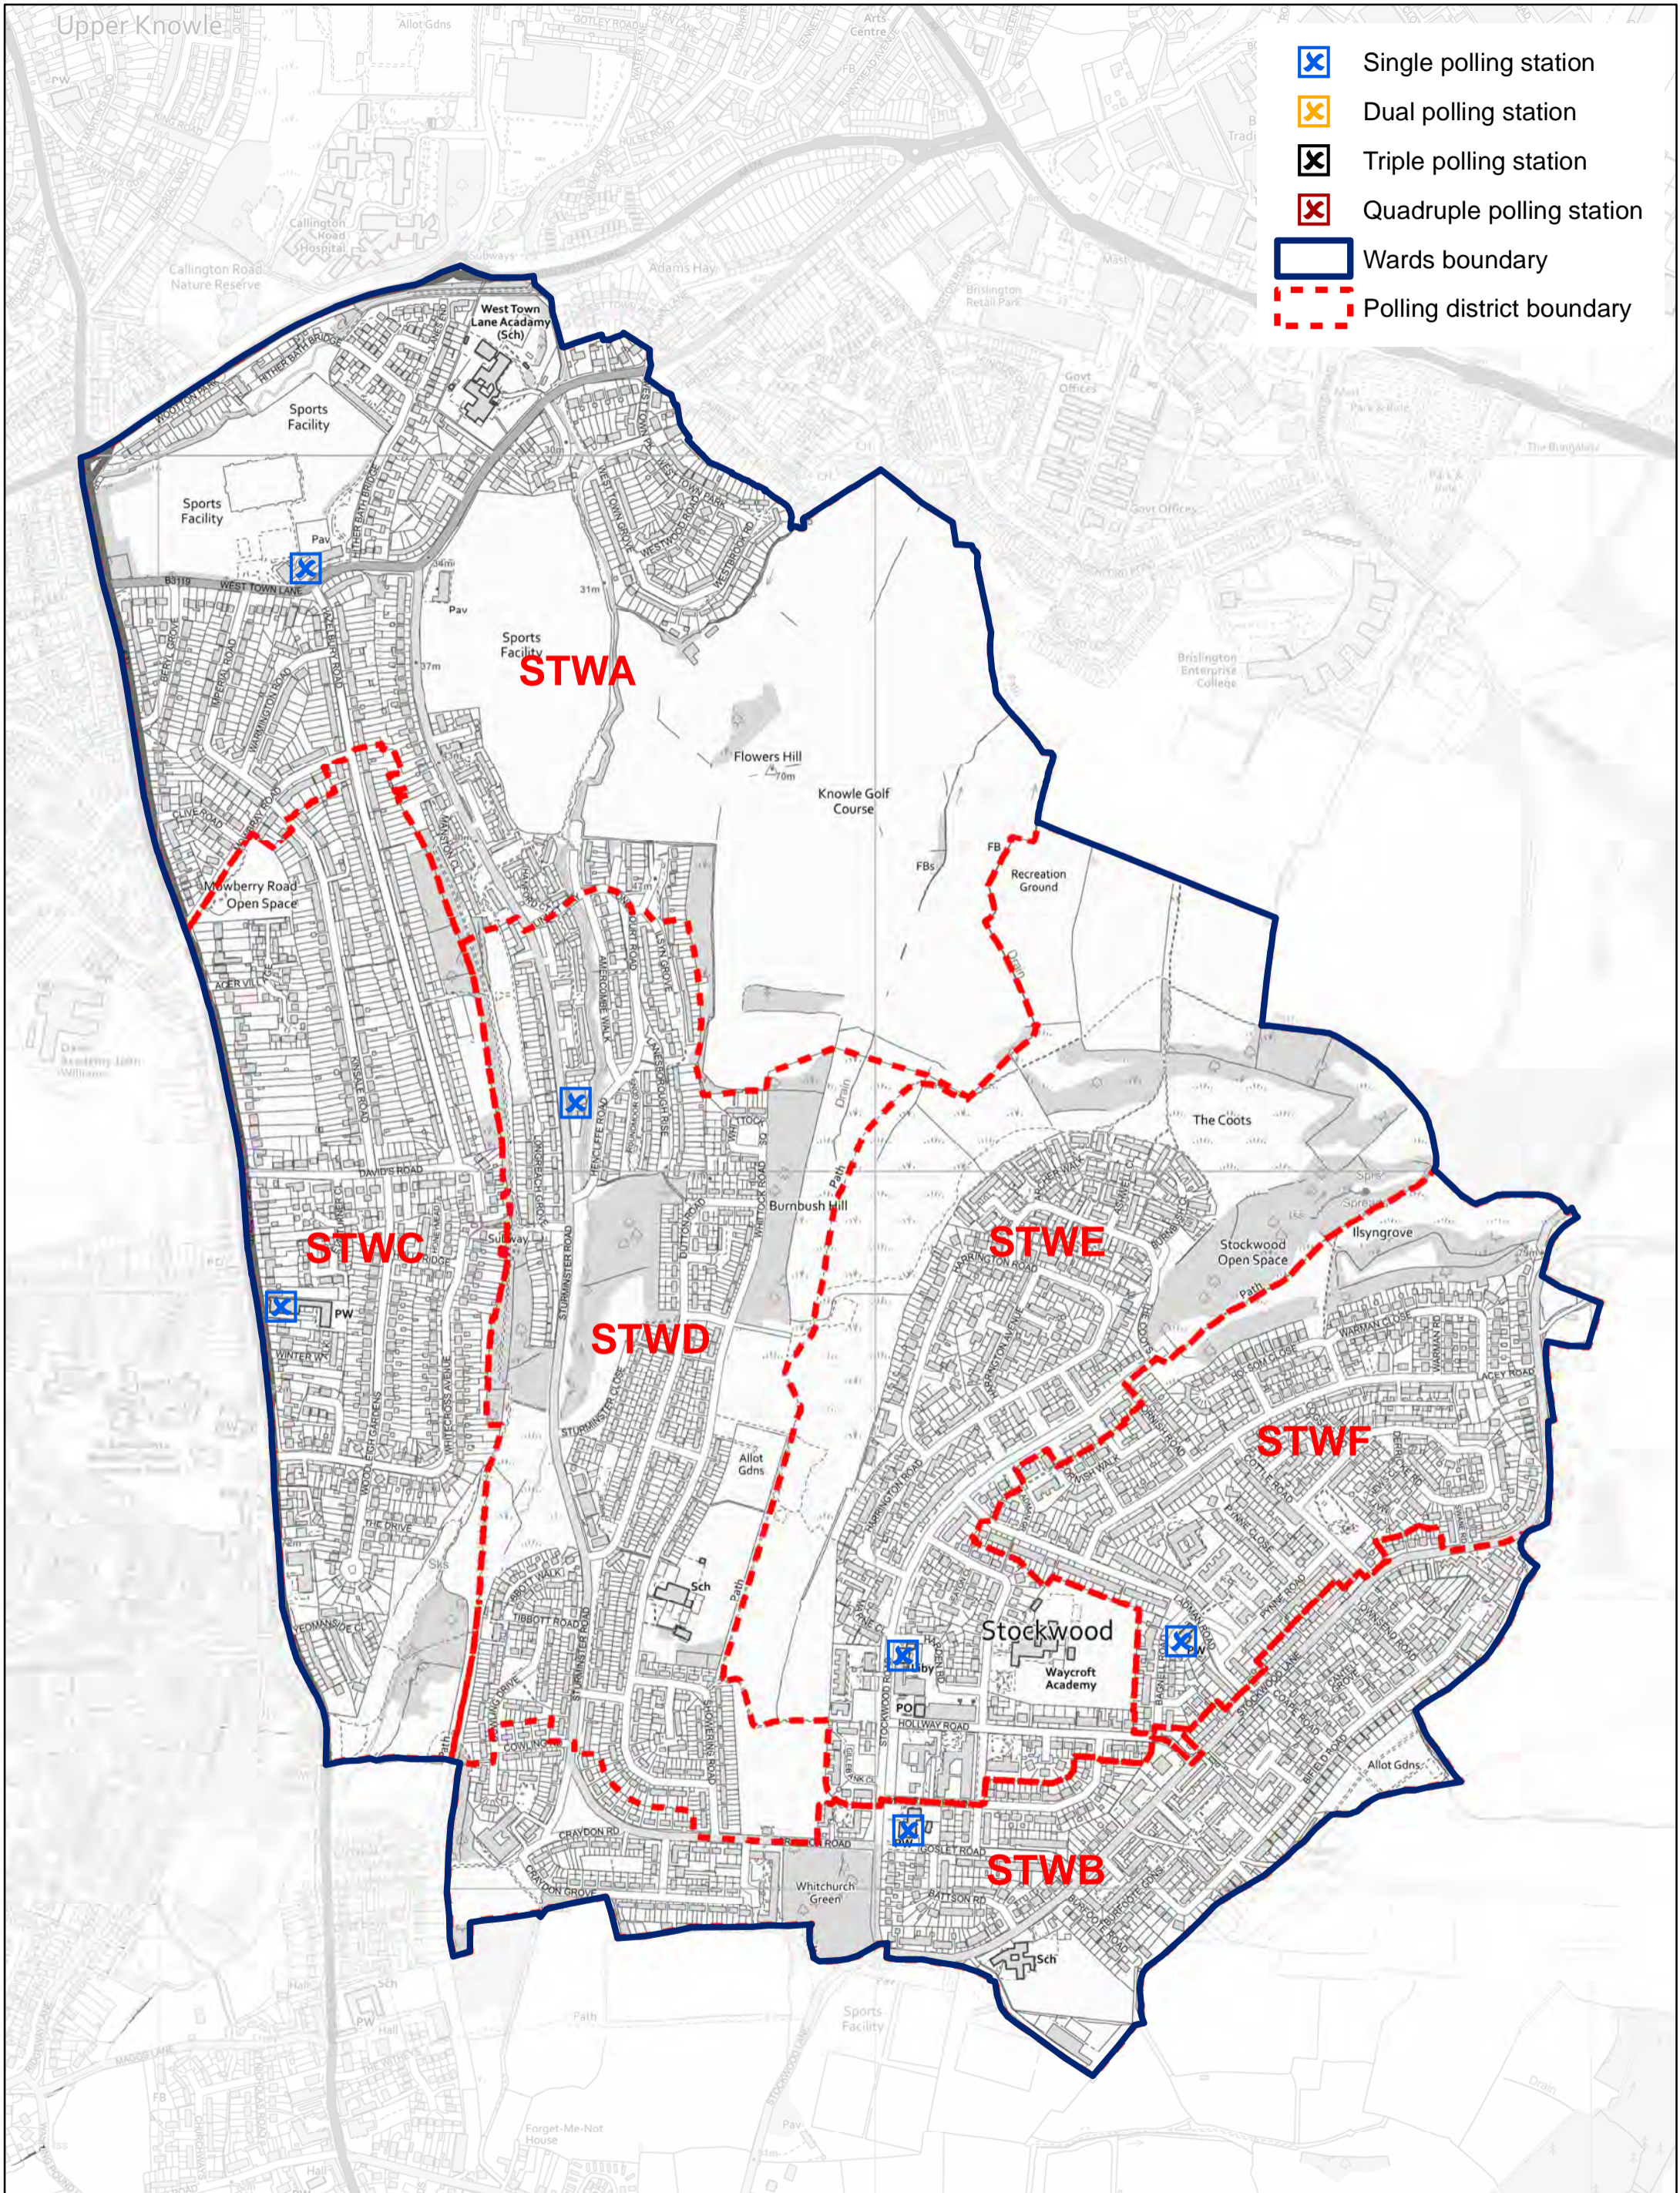

# St George West Ward - Proposed Arrangements

September 2023

-  Single polling station
-  Dual polling station
-  Triple polling station
-  Quadruple polling station
-  Wards boundary
-  Polling district boundary