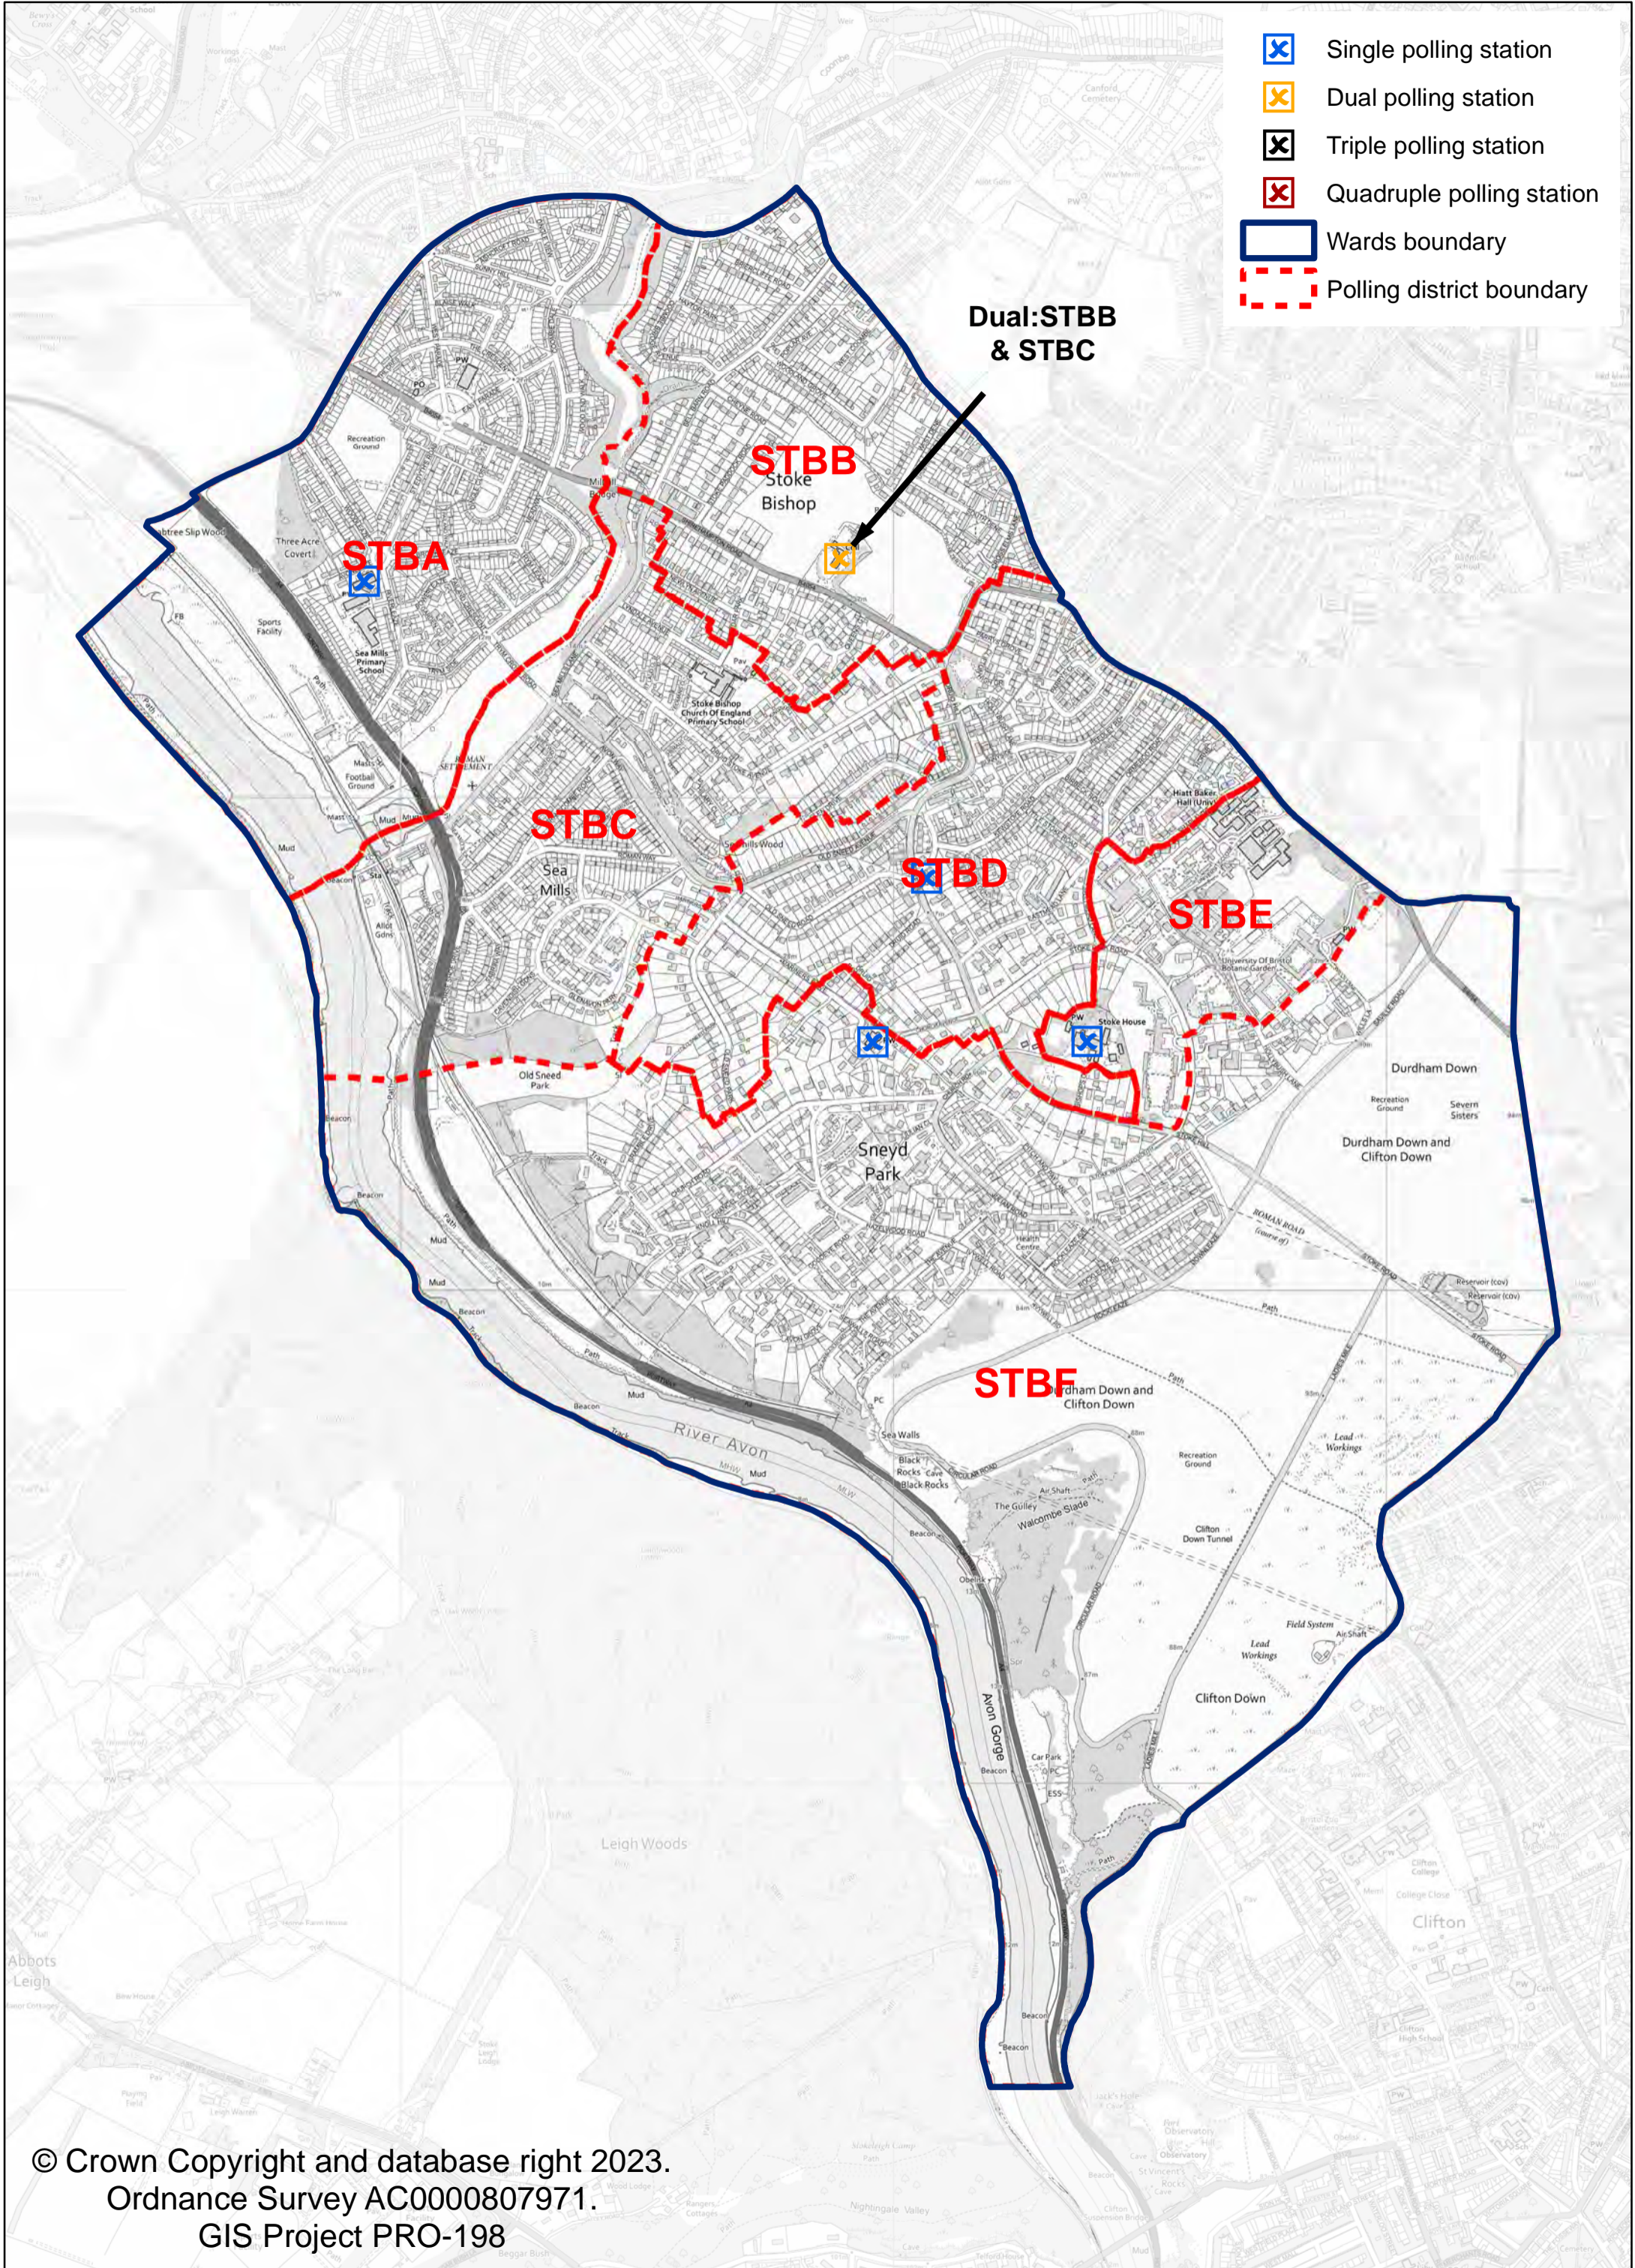

Stoke Bishop Ward - Proposed Arrangements

September 2023