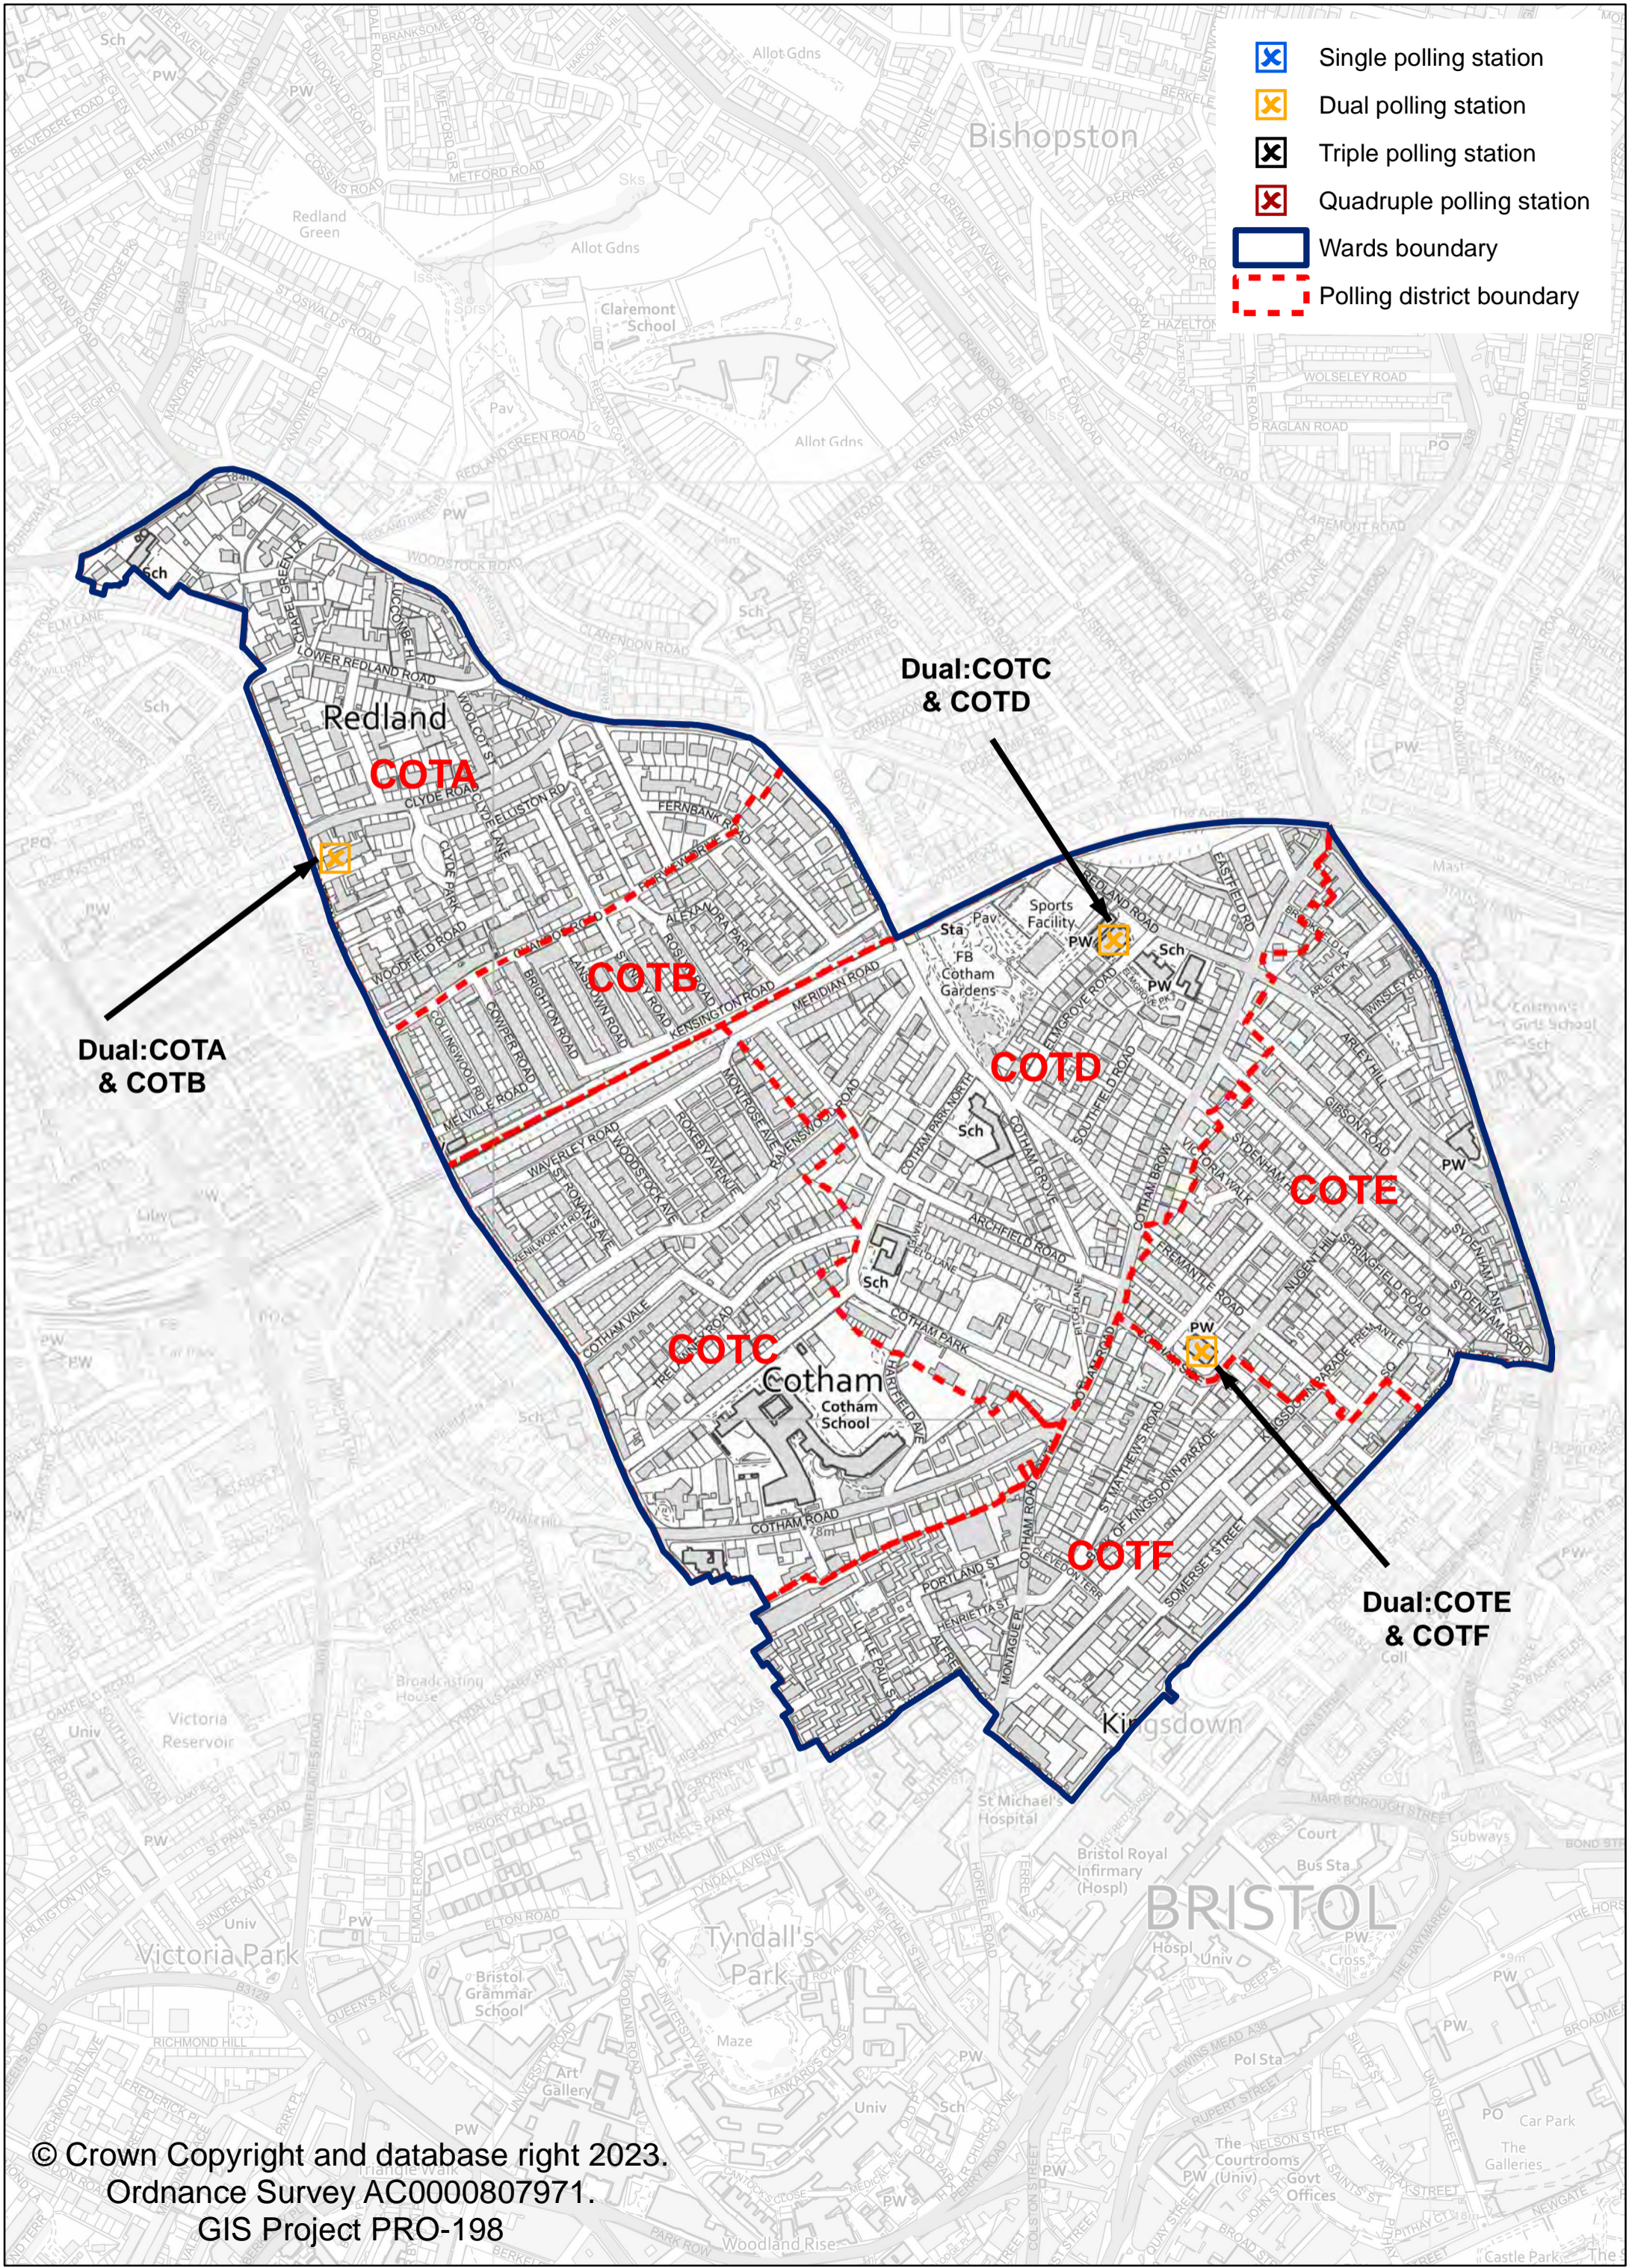

Cotham Ward - Proposed Arrangements

September 2023

- Single polling station
- Dual polling station
- Triple polling station
- Quadruple polling station
- Wards boundary
- Polling district boundary

Dual:COTA & COTB

Dual:COTC & COTD

Dual:COTE & COTF